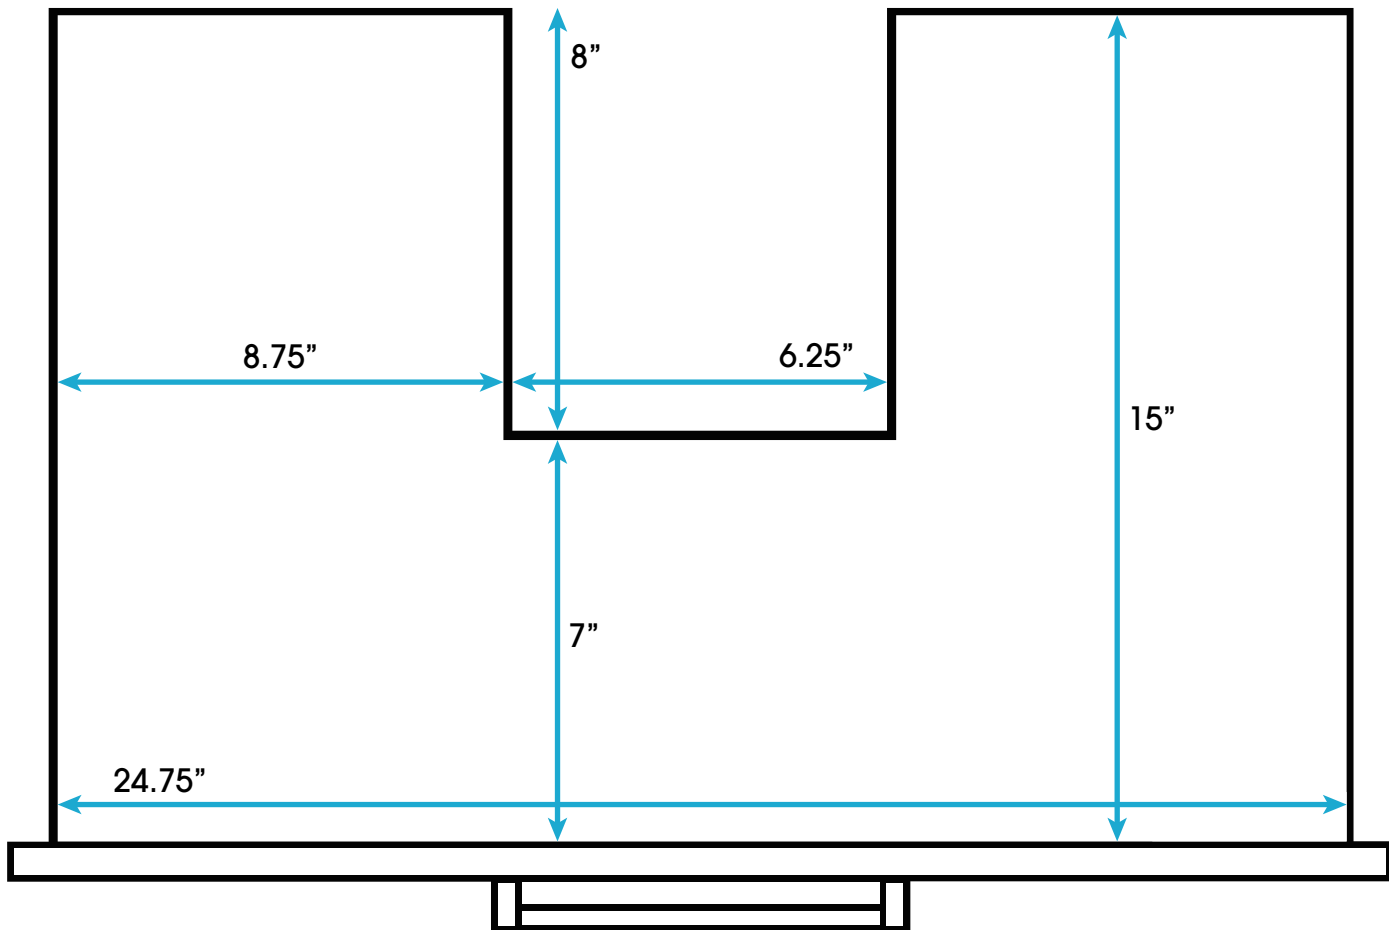

Avery 60-inch Double Bath Vanity **Middle Drawer (Top View)**

**All measurements are approximate and rounded to the nearest quarter inch
Please allow for a slight margin of error**