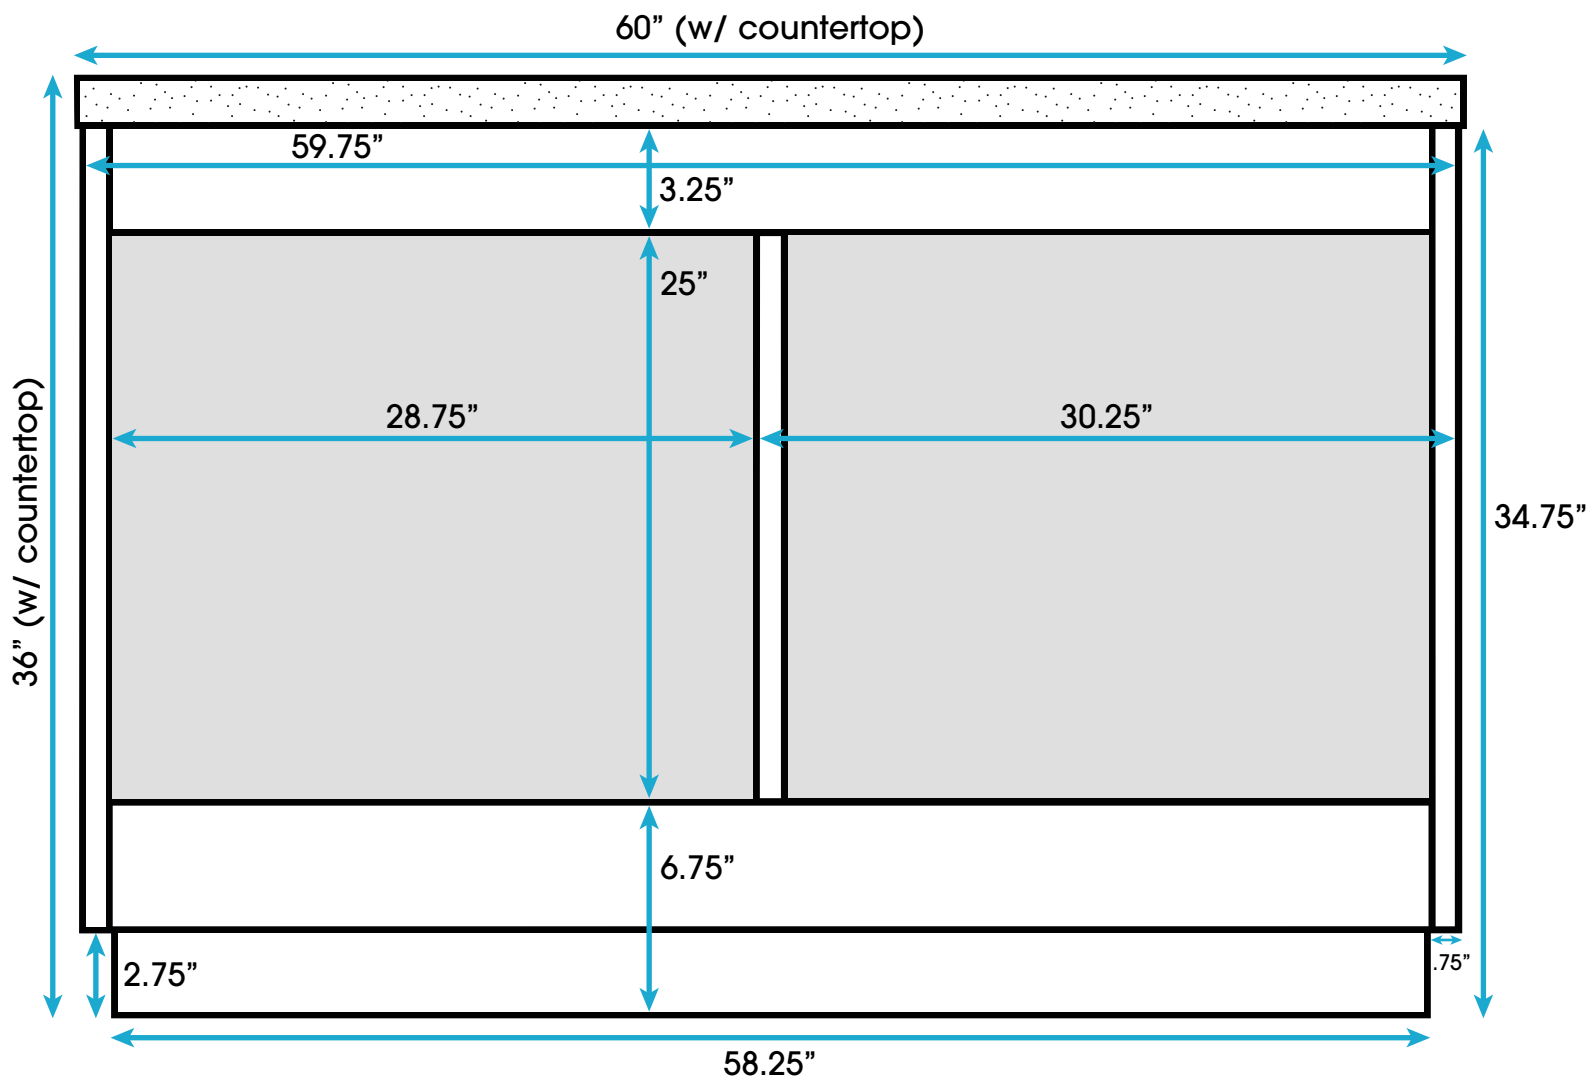

Avery 60-inch Double Bath Vanity (Back View)

**All measurements are approximate and rounded to the nearest quarter inch
Please allow for a slight margin of error**