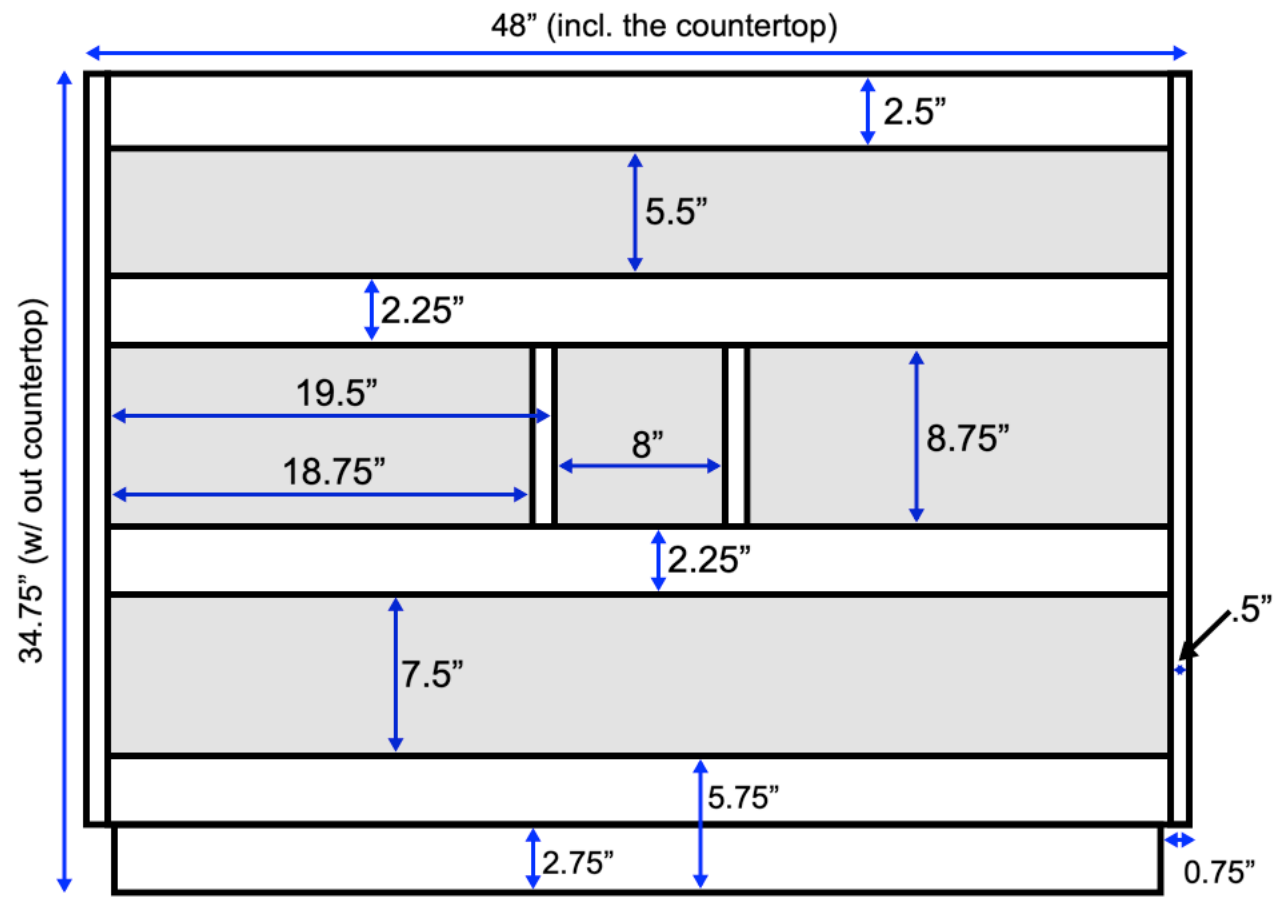

Avery 48-inch Bath Vanity (Back View)

All measurements are approximate and rounded to the nearest quarter-inch. Please allow for a slight margin of error.