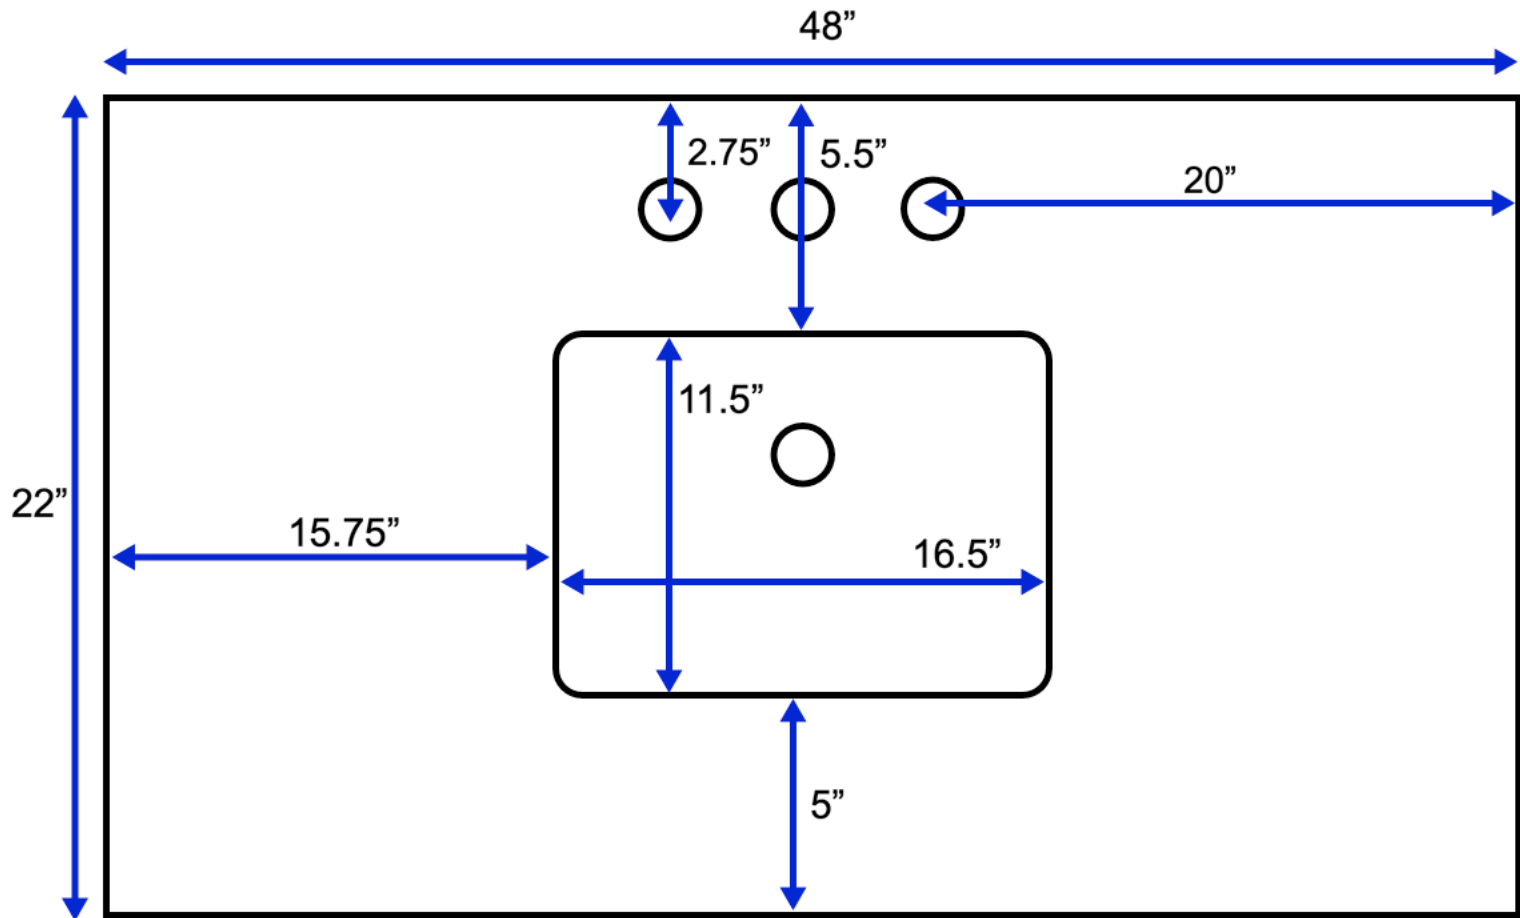

Avery 48-inch Bath Vanity (Top View)

All measurements are approximate and rounded to the nearest quarter inch.
Please allow for a slight margin of error.