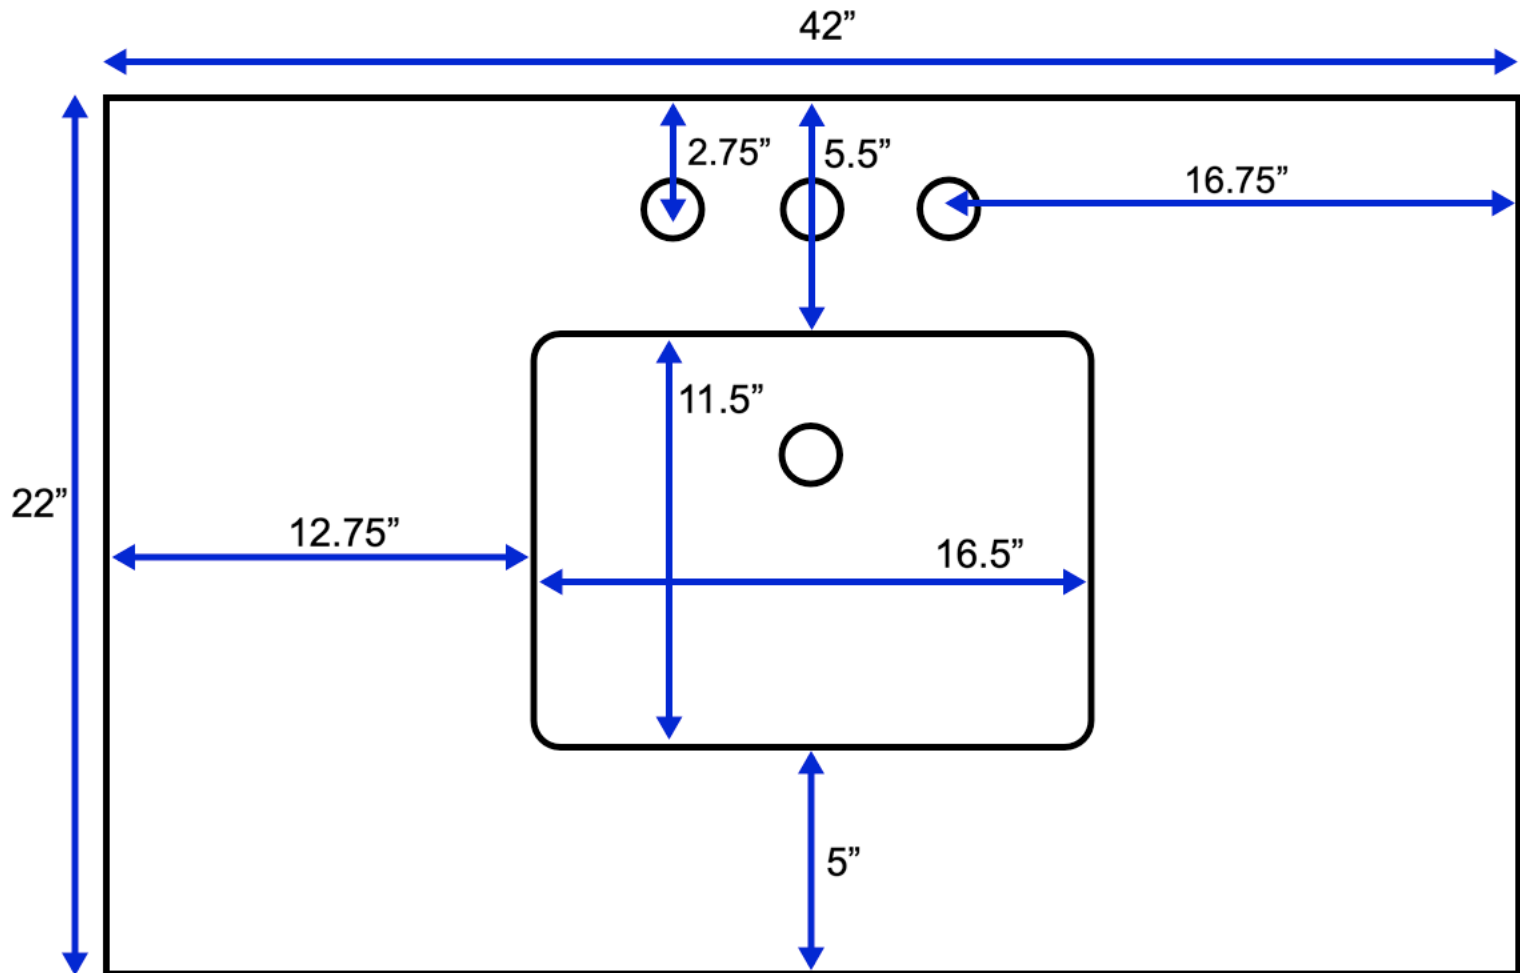

Avery 42-inch Bath Vanity (Top View)

All measurements are approximate and rounded to the nearest quarter inch.
Please allow for a slight margin of error.