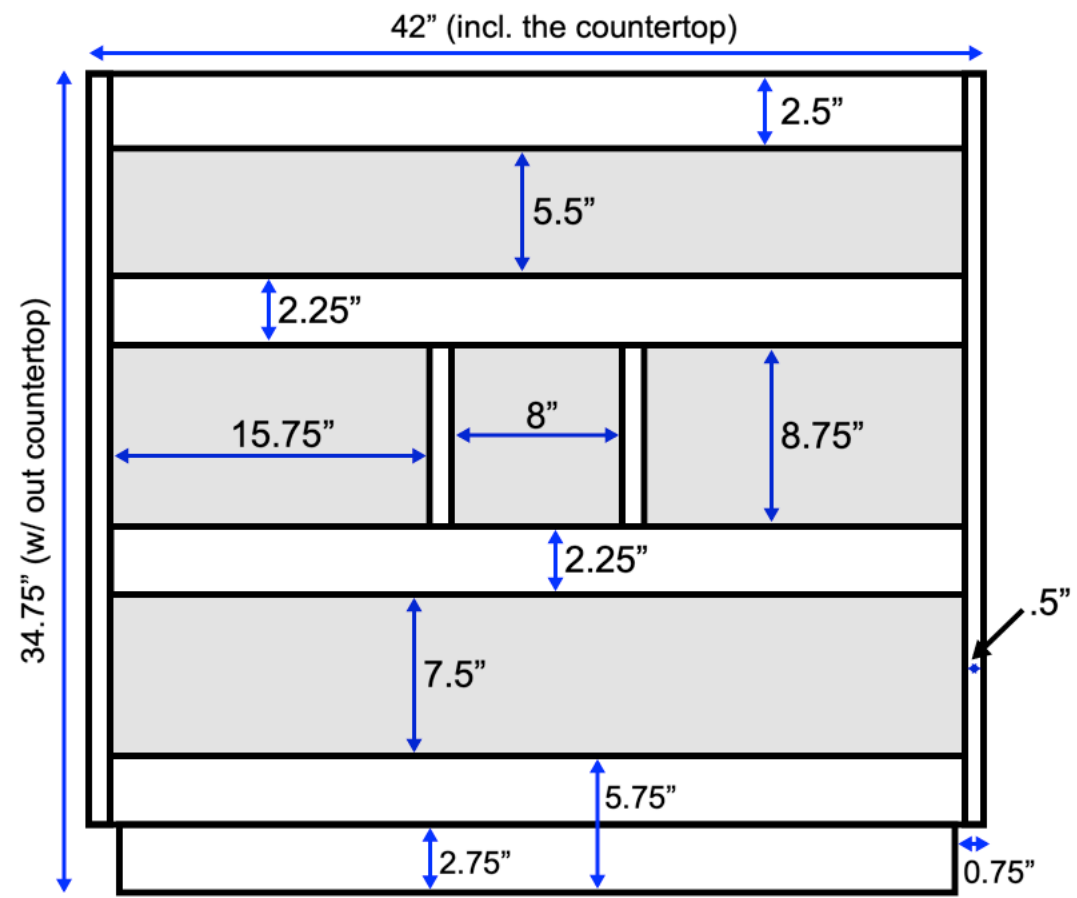

# Avery 42-inch Bath Vanity (Back View)

All measurements are approximate and rounded to the nearest quarter-inch. Please allow for a slight margin of error.