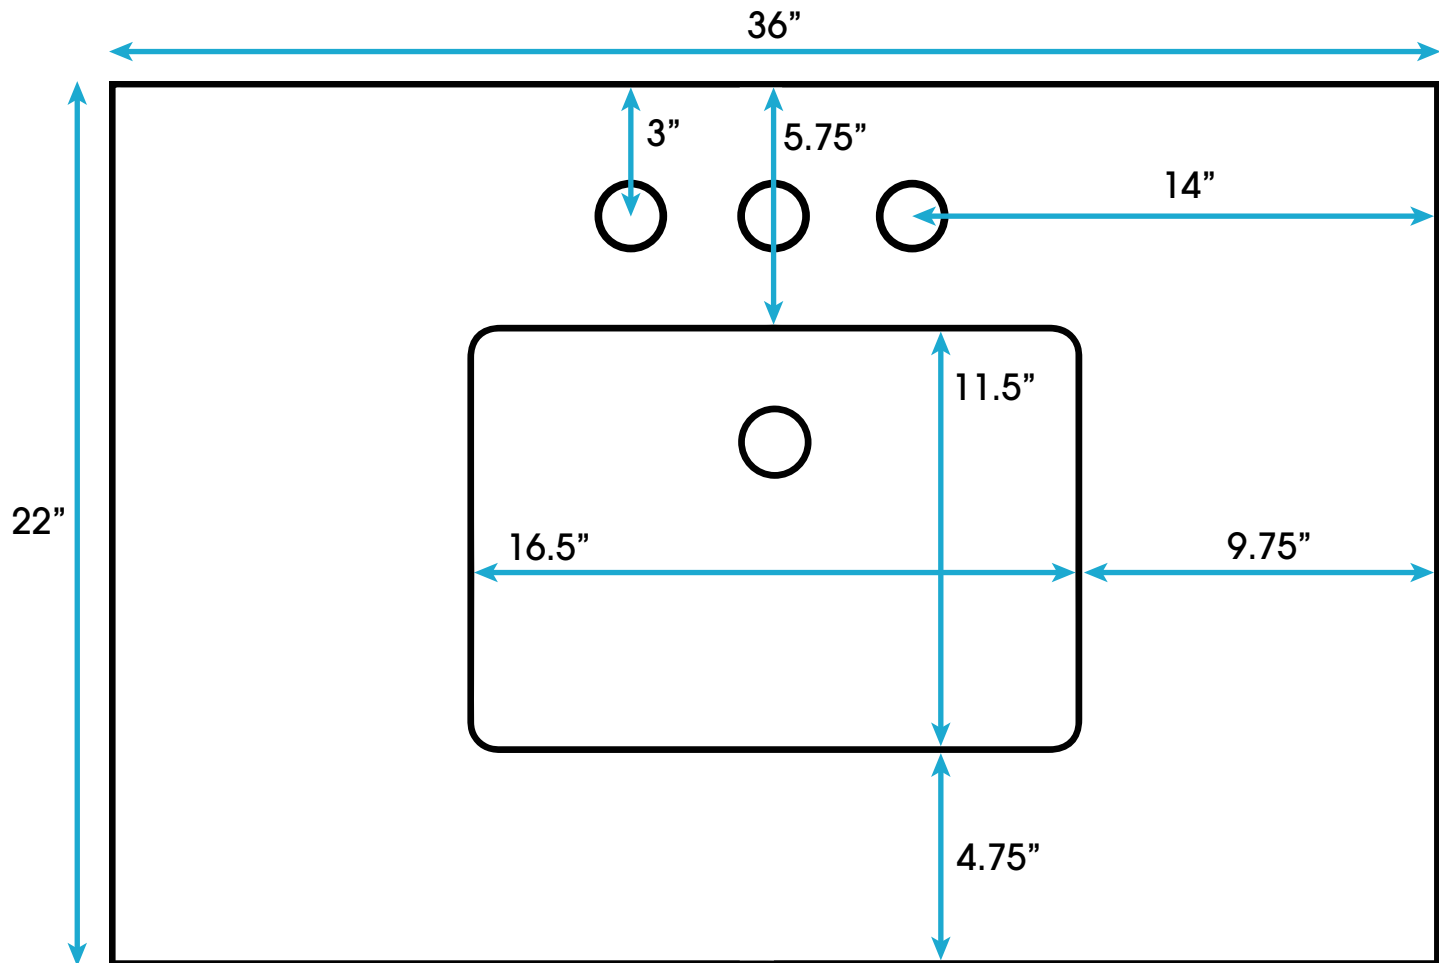

Avery 36-inch Bath Vanity (Top-View)

**All measurements are approximate and rounded to the nearest quarter inch
Please allow for a slight margin of error**