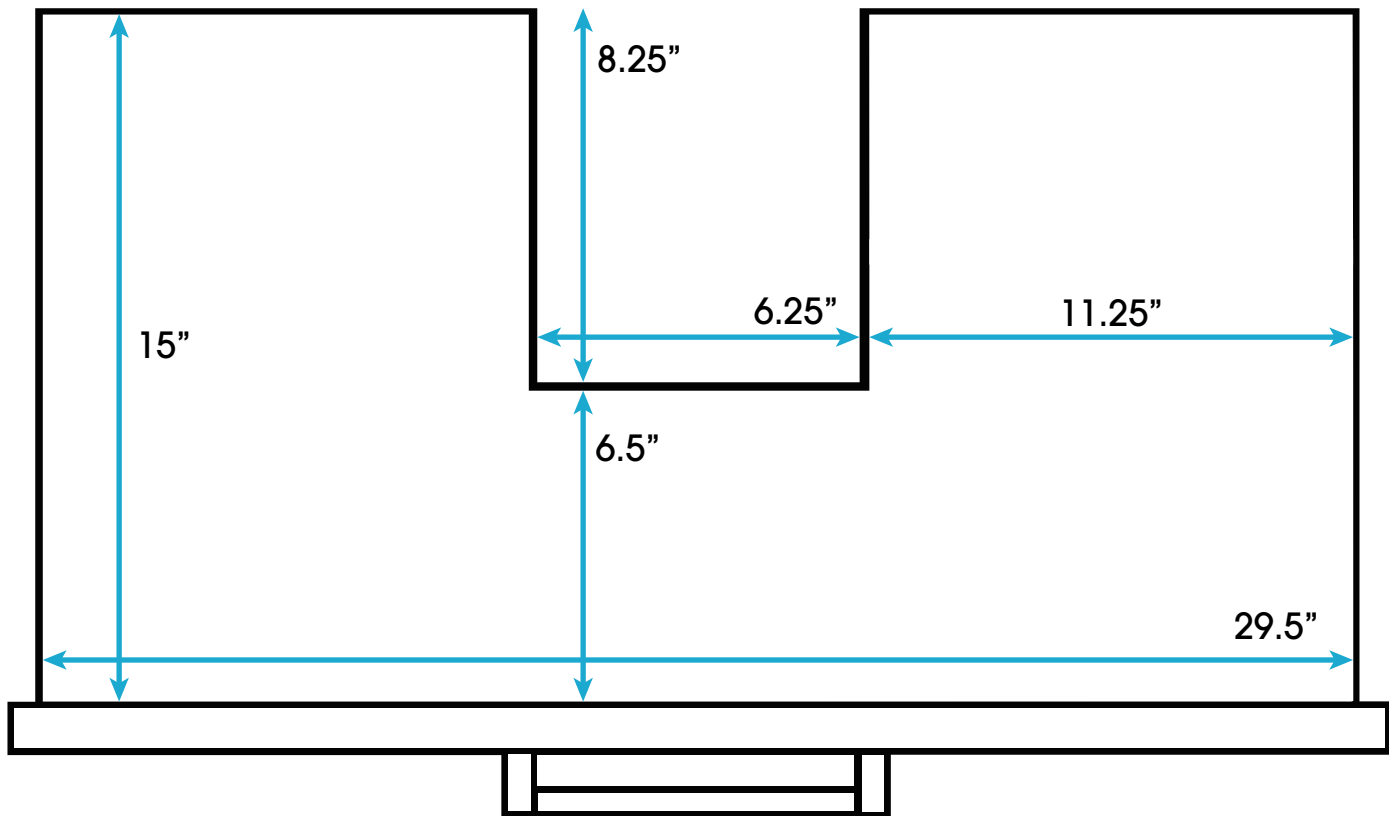

## ***Avery 36-inch Bath Vanity*** **Middle Drawer (Top-View)**

**All measurements are approximate and rounded to the nearest quarter inch  
Please allow for a slight margin of error**