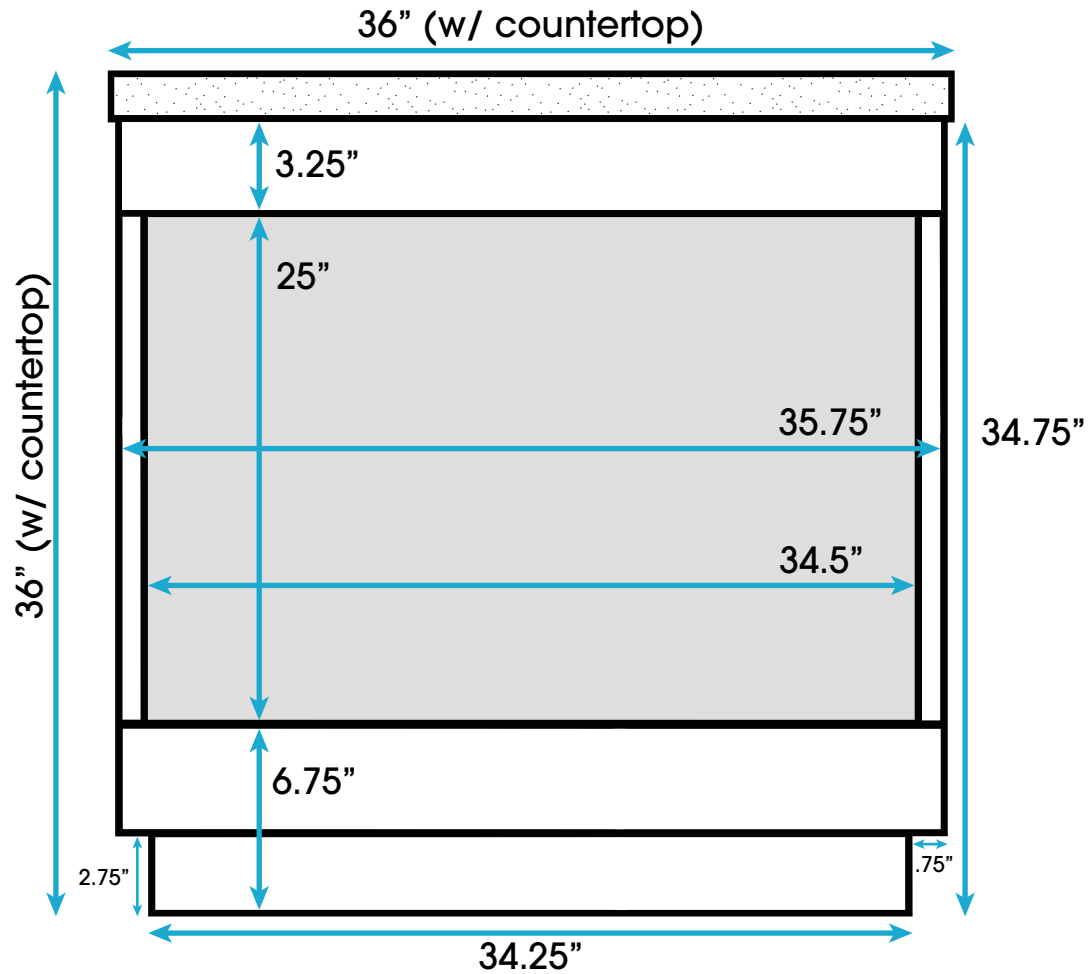

Avery 36-inch Bath Vanity (Back View)

**All measurements are approximate and rounded to the nearest quarter inch
Please allow for a slight margin of error**