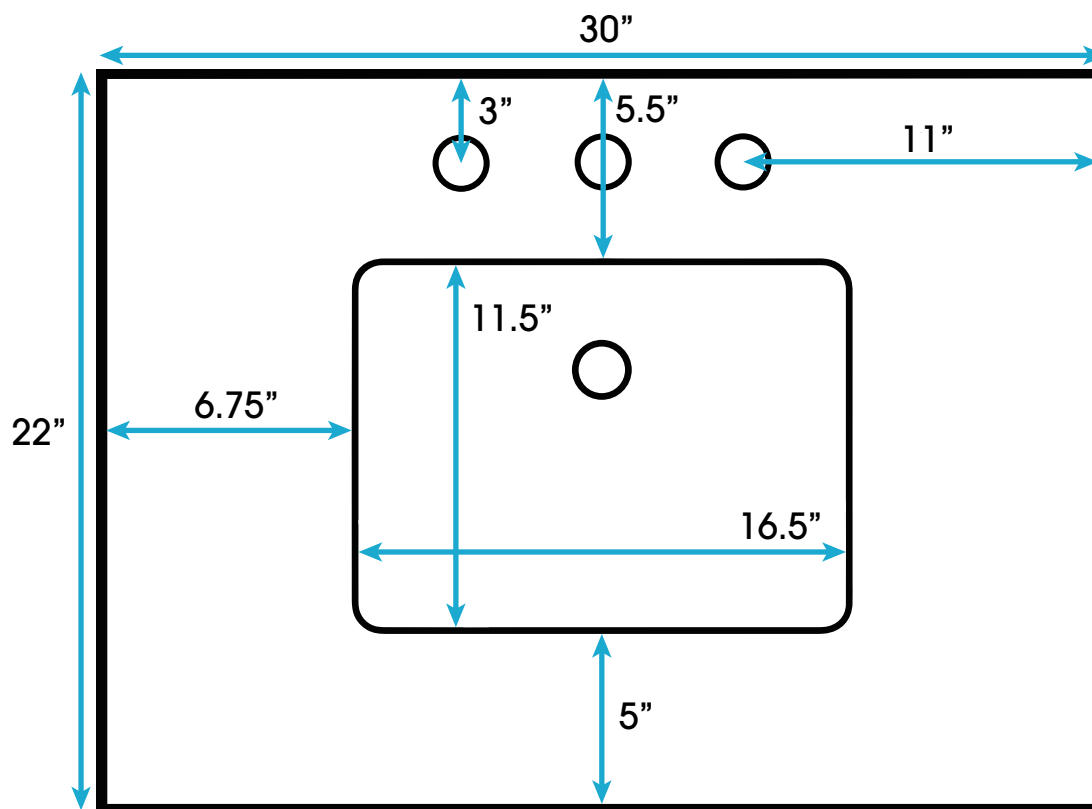

# ***Avery 30-inch Bath Vanity*** **(Top-View)**

**All measurements are approximate and rounded to the nearest quarter inch  
Please allow for a slight margin of error**