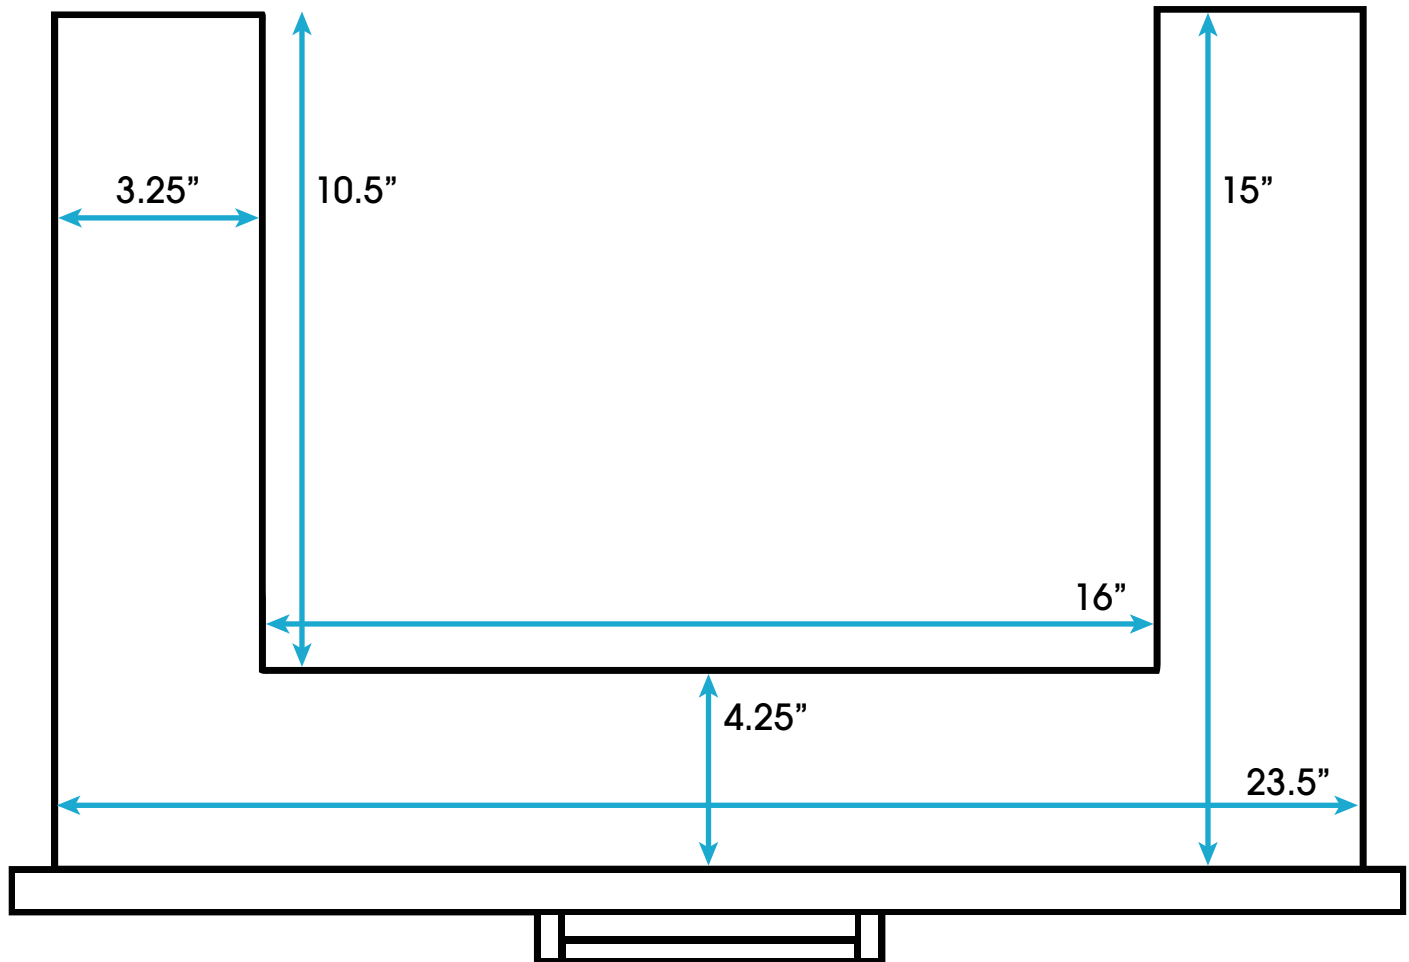

# ***Avery 30-inch Bath Vanity*** **Top Drawer (Top-View)**

**All measurements are approximate and rounded to the nearest quarter inch  
Please allow for a slight margin of error**