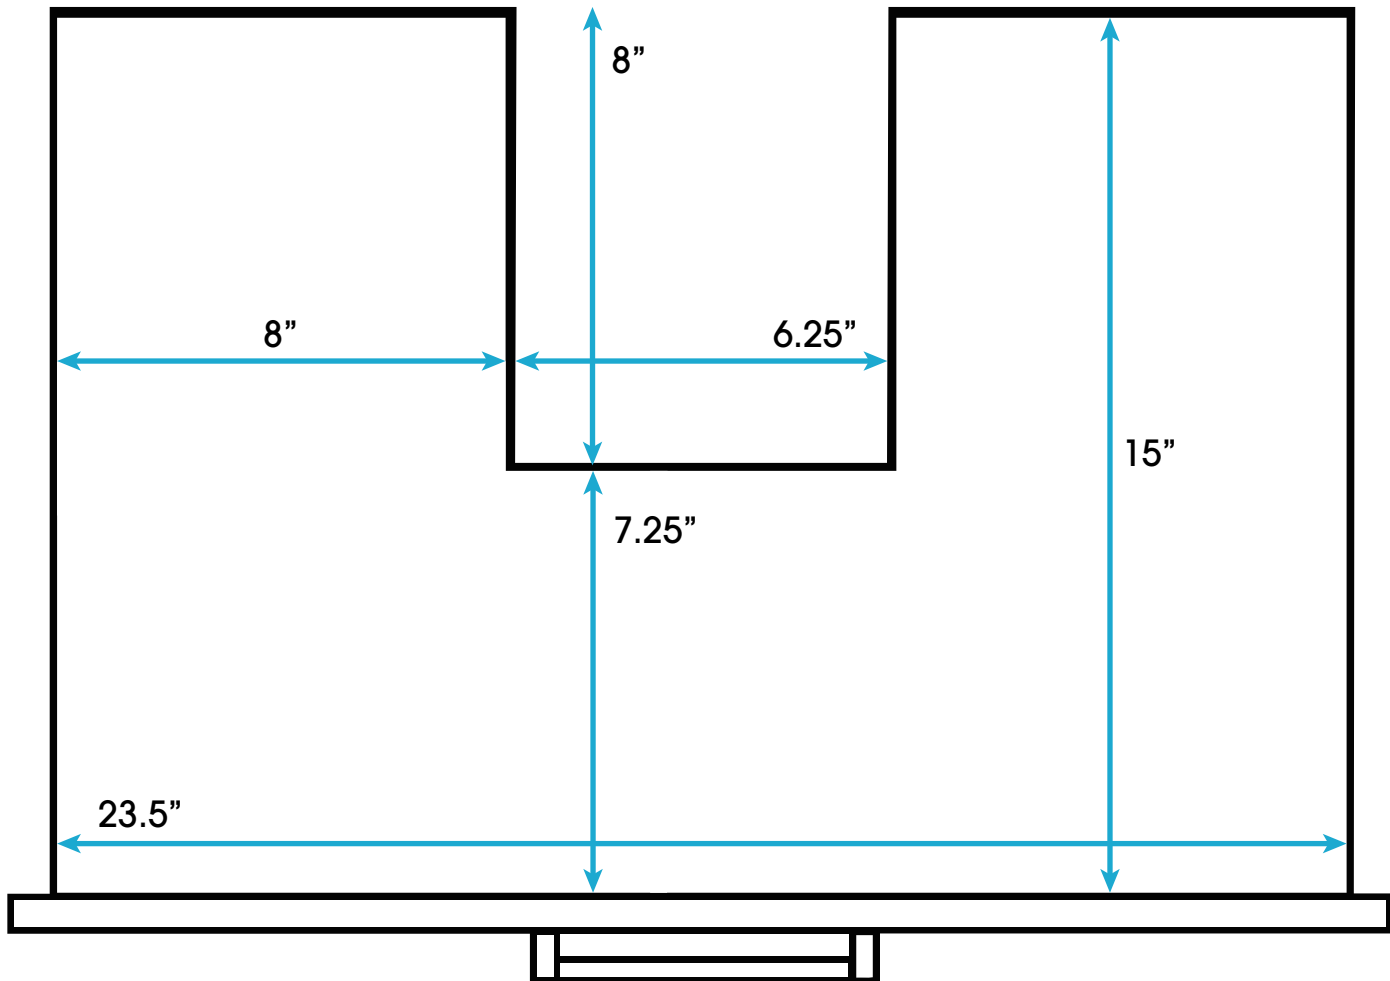

## ***Avery 30-inch Bath Vanity*** **Middle Drawer (Top-View)**

**All measurements are approximate and rounded to the nearest quarter inch  
Please allow for a slight margin of error**