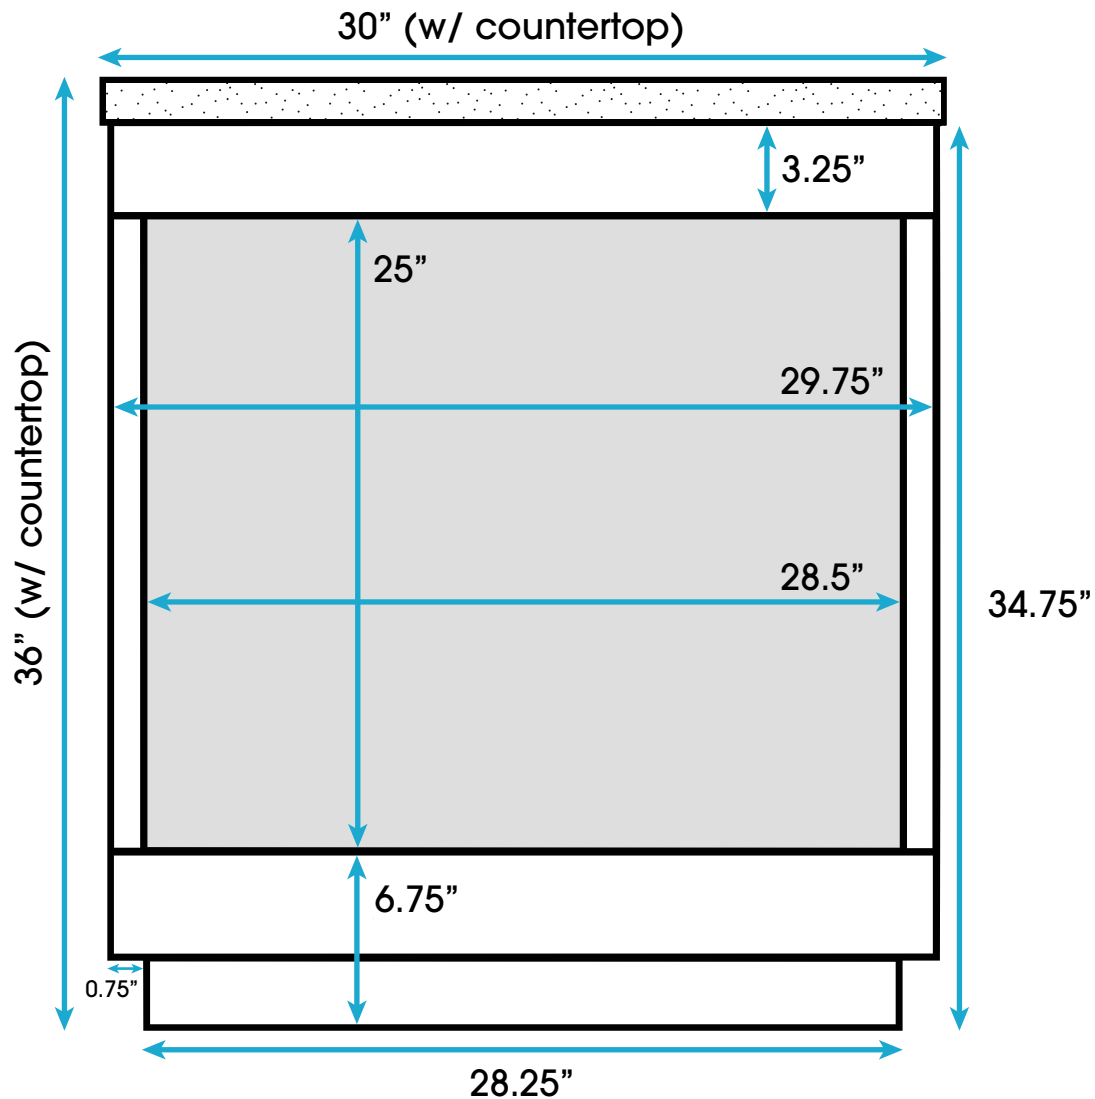

Avery 30-inch Bath Vanity **(Back-View)**

**All measurements are approximate and rounded to the nearest quarter inch
Please allow for a slight margin of error**