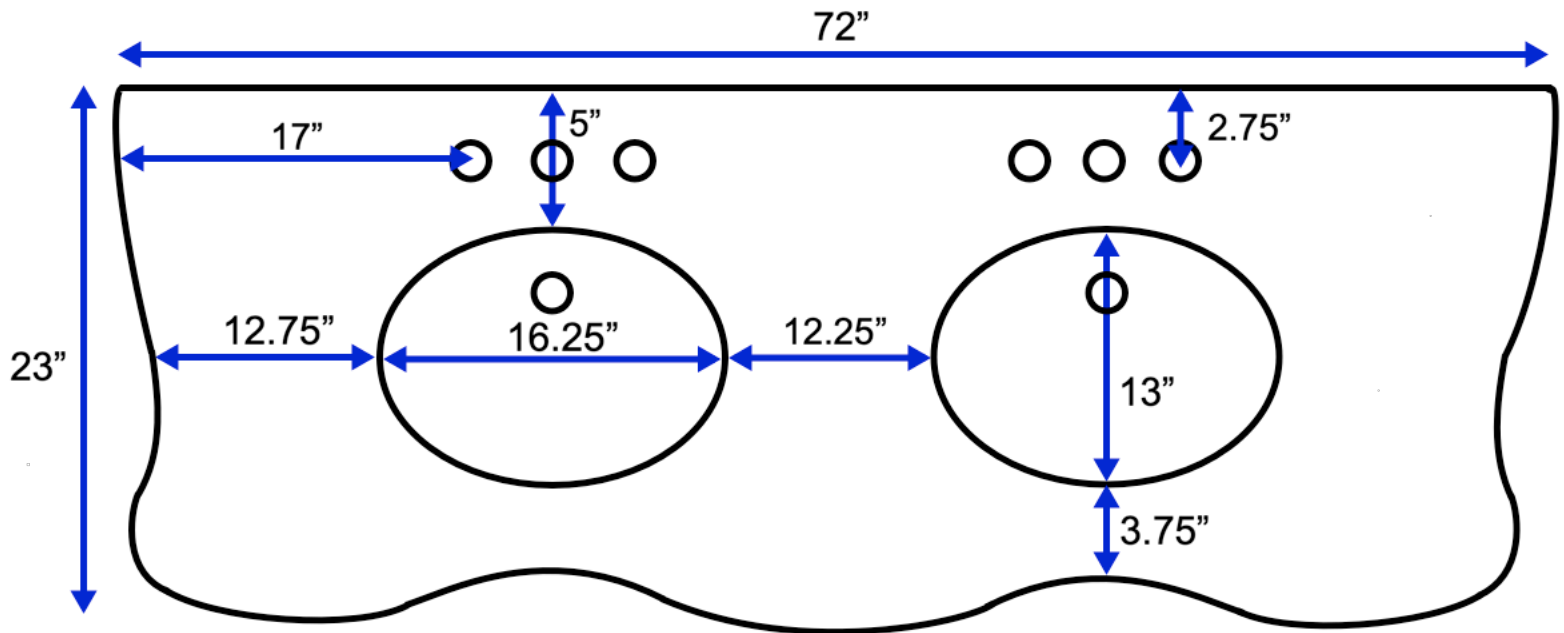

Katherine 72-inch Double Bath Vanity (Top View)

All measurements are approximate and rounded to the nearest quarter inch.
Please allow for a slight margin of error.