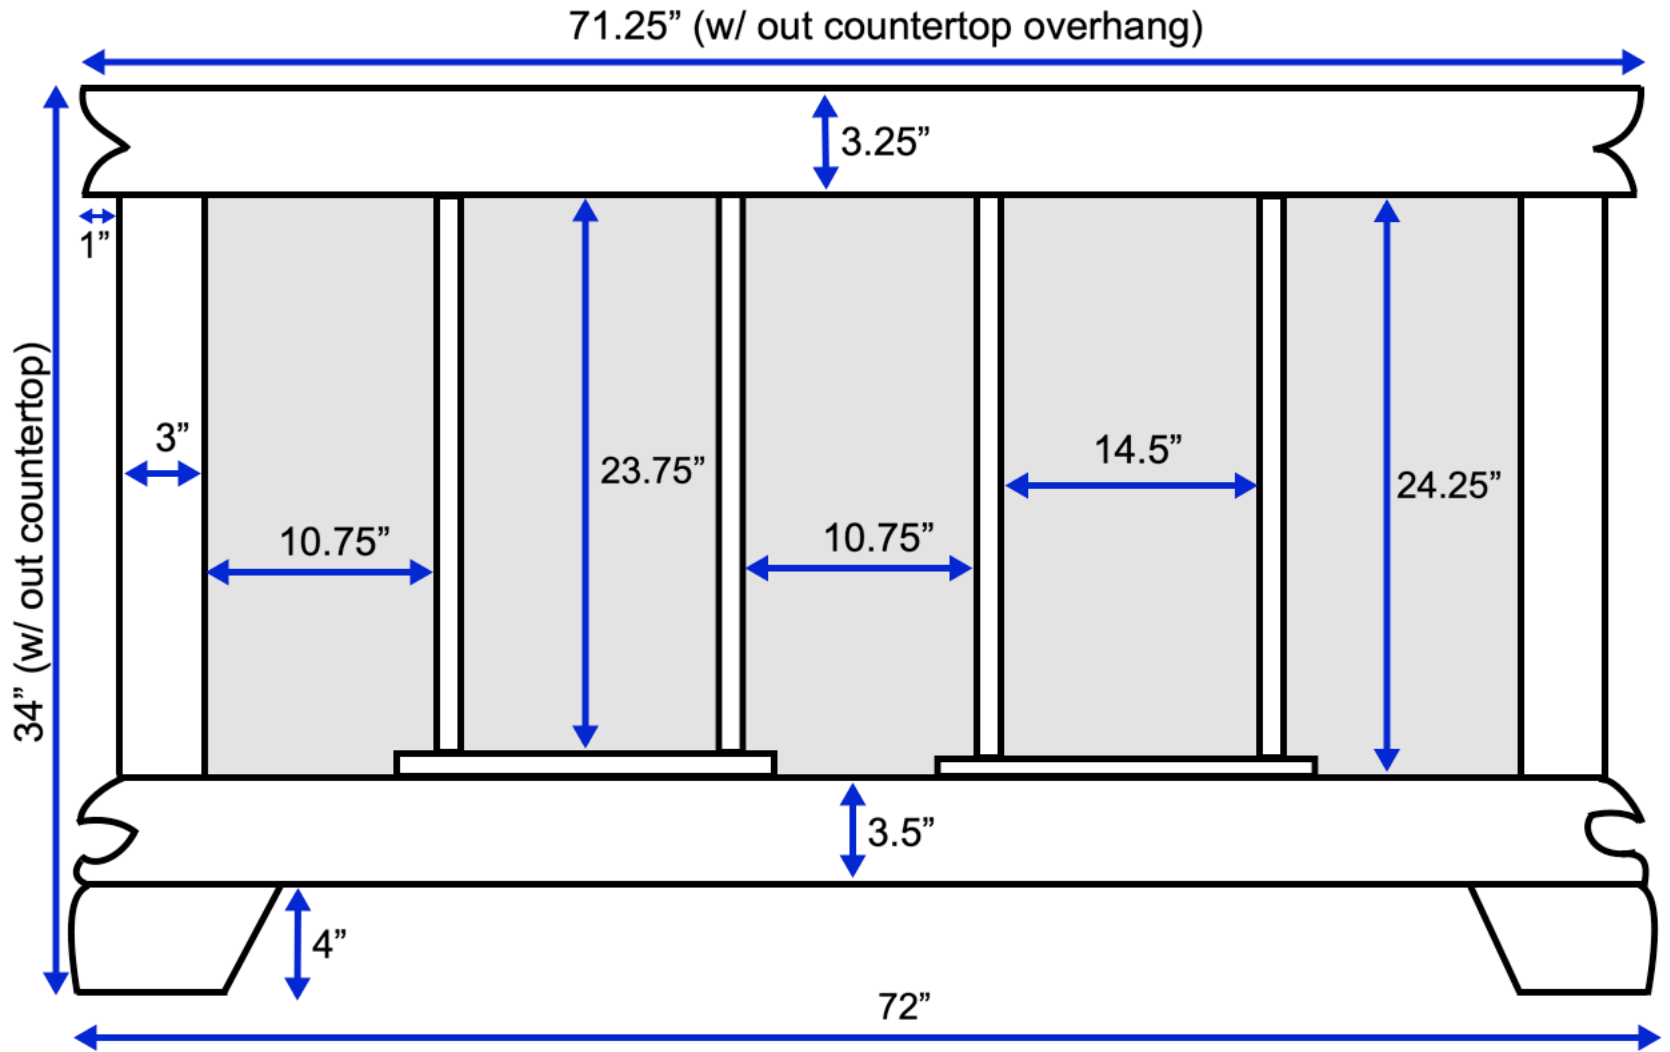

# Katherine 72-inch Double Vanity (Back View)

All measurements are approximate and rounded to the nearest quarter inch.  
Please allow for a slight margin of error.