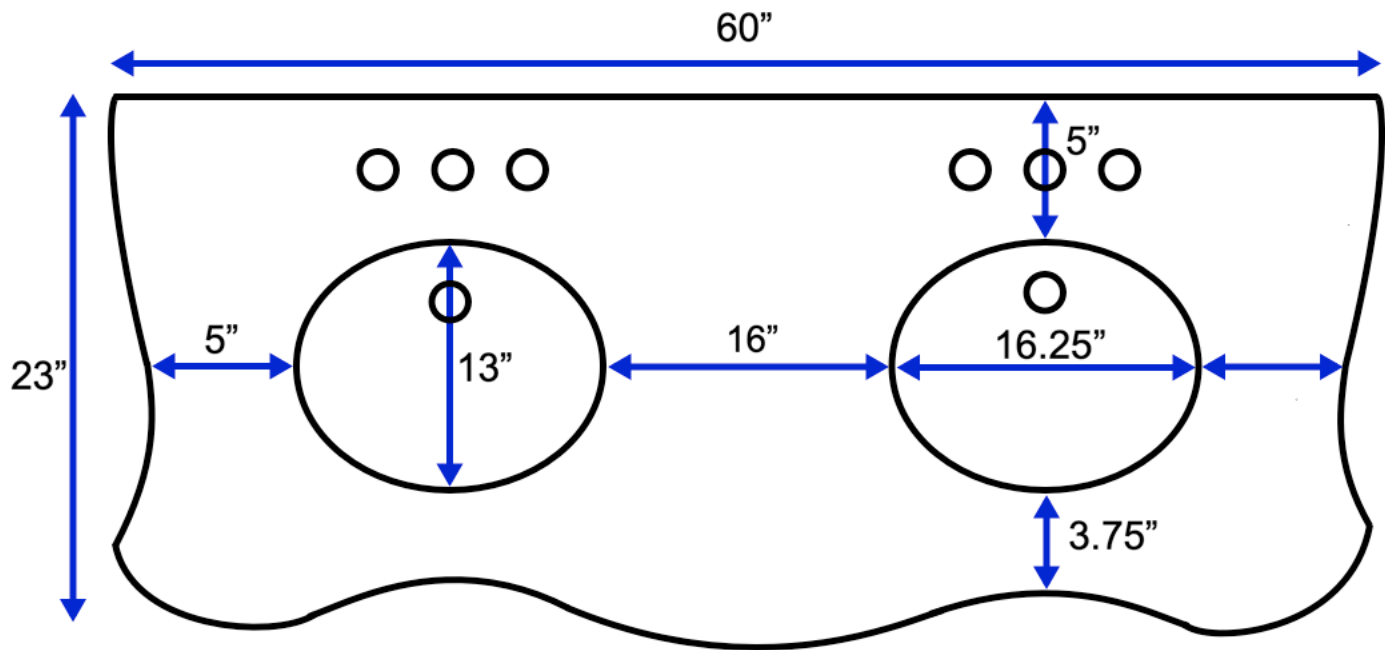

# Katherine 60-inch Double Vanity (Top View)

All measurements are approximate and rounded to the nearest quarter inch.  
Please allow for a slight margin of error.