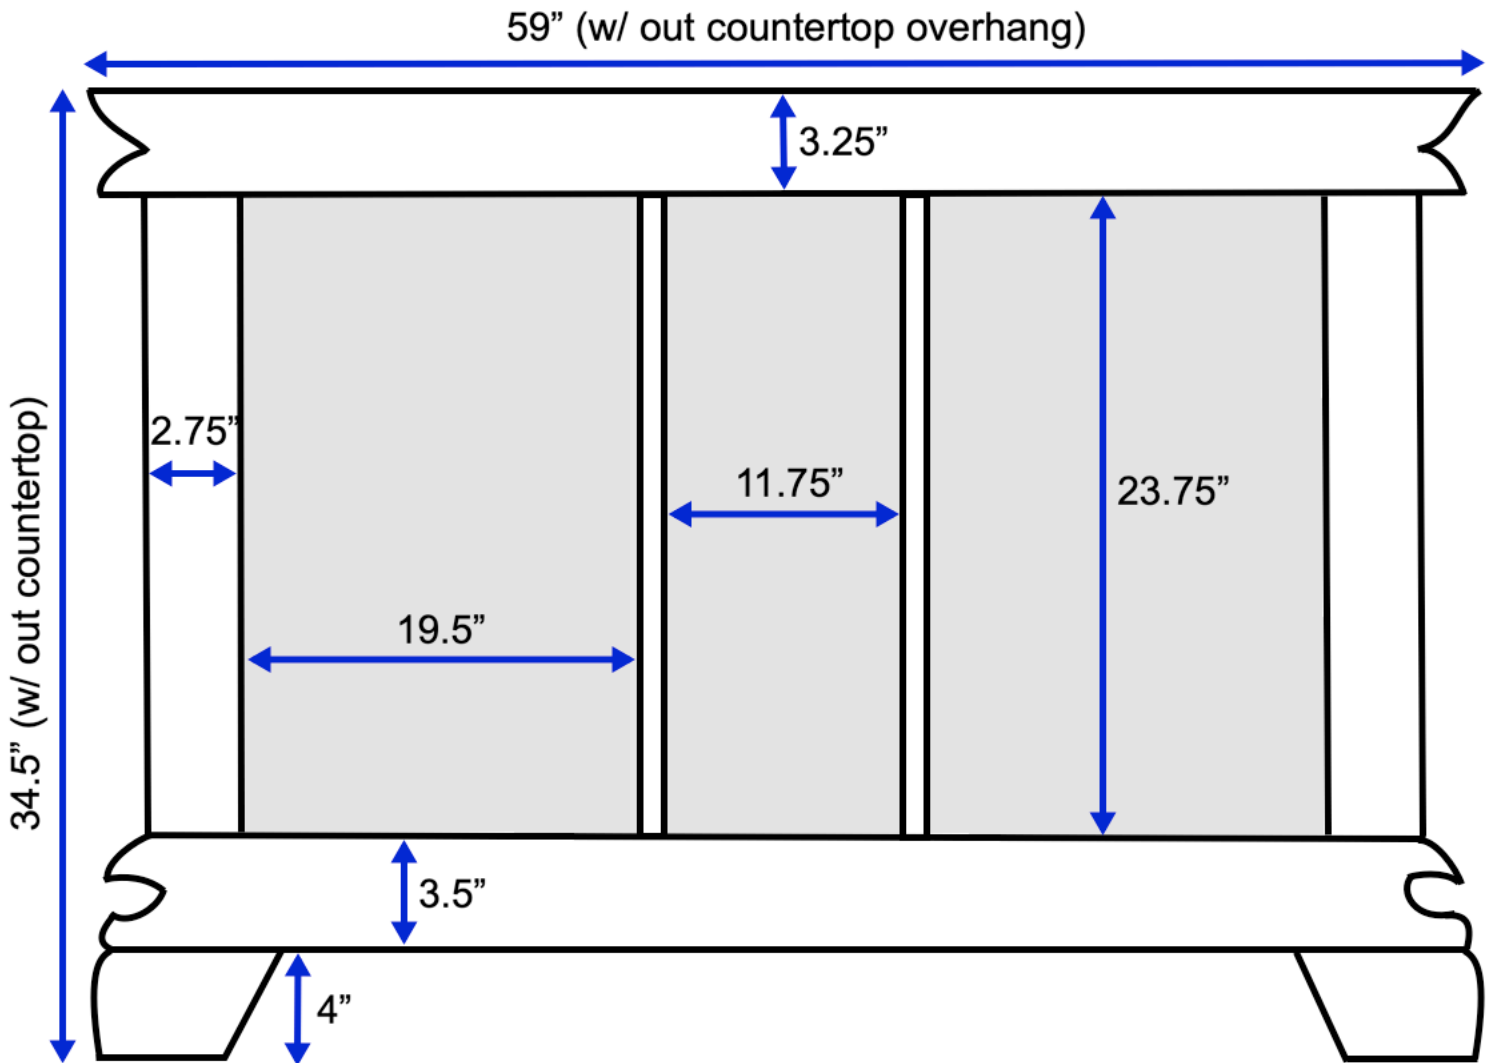

Katherine 60-inch Double Vanity (Back View)

All measurements are approximate and rounded to the nearest quarter inch.
Please allow for a slight margin of error.