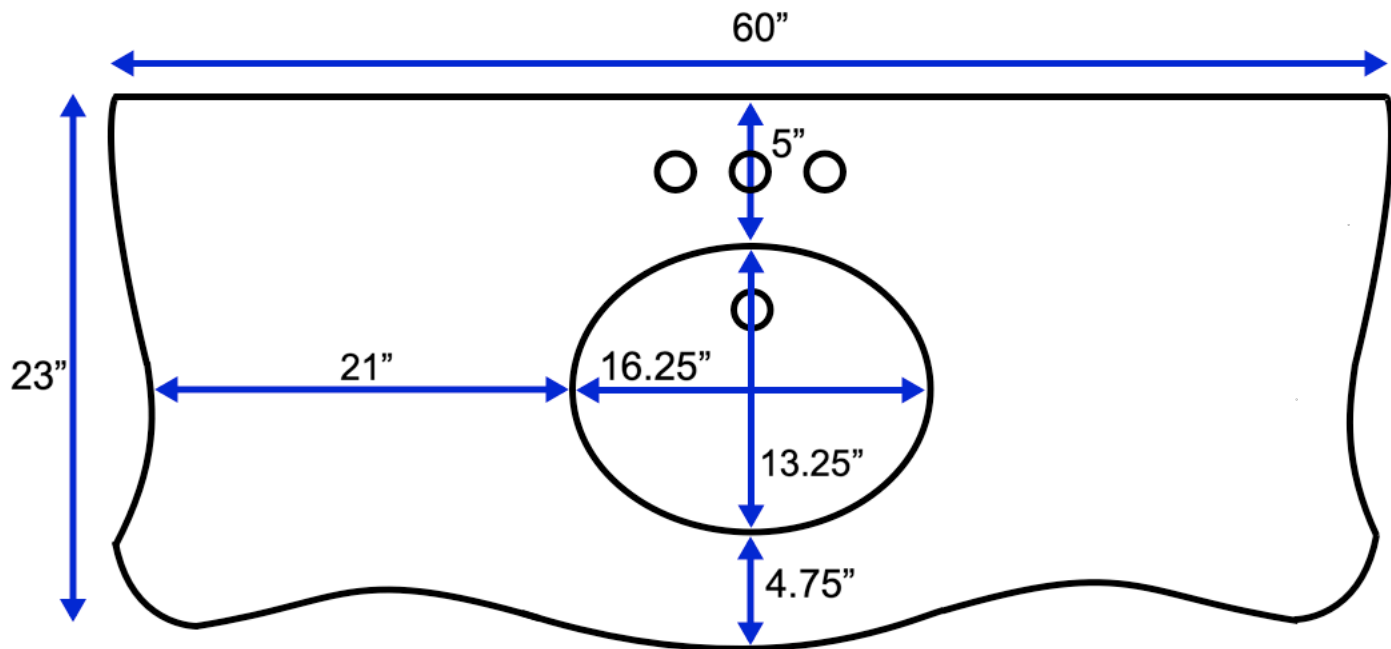

# Katherine 60-inch Single Vanity (Top View)

All measurements are approximate and rounded to the nearest quarter inch.  
Please allow for a slight margin of error.