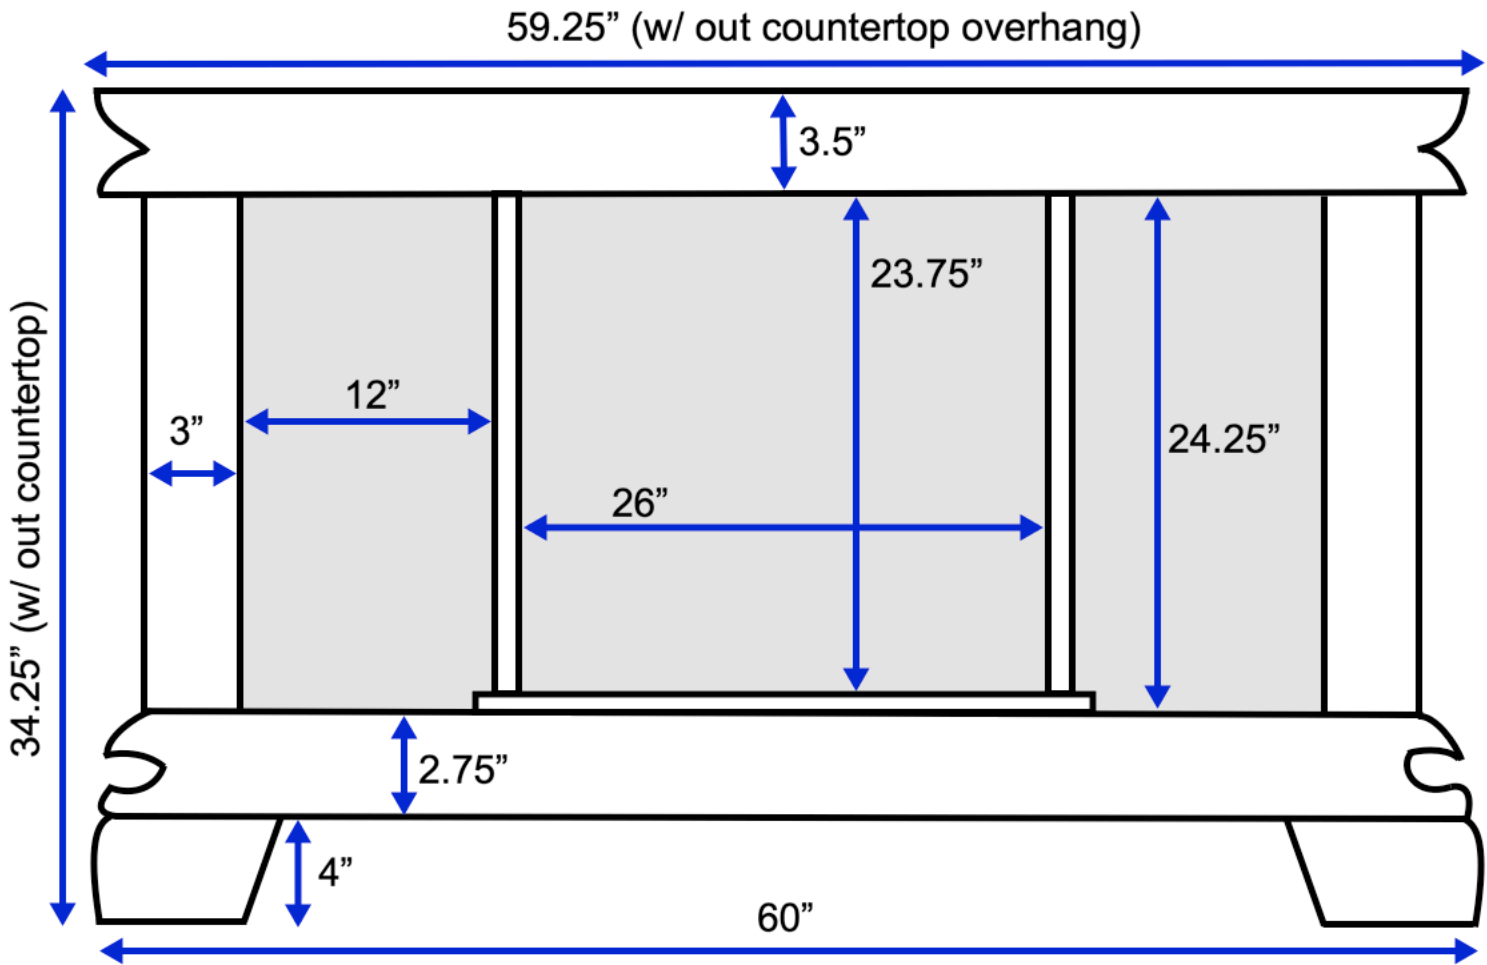

# Katherine 60-inch Single Vanity (Back View)

All measurements are approximate and rounded to the nearest quarter inch.  
Please allow for a slight margin of error.