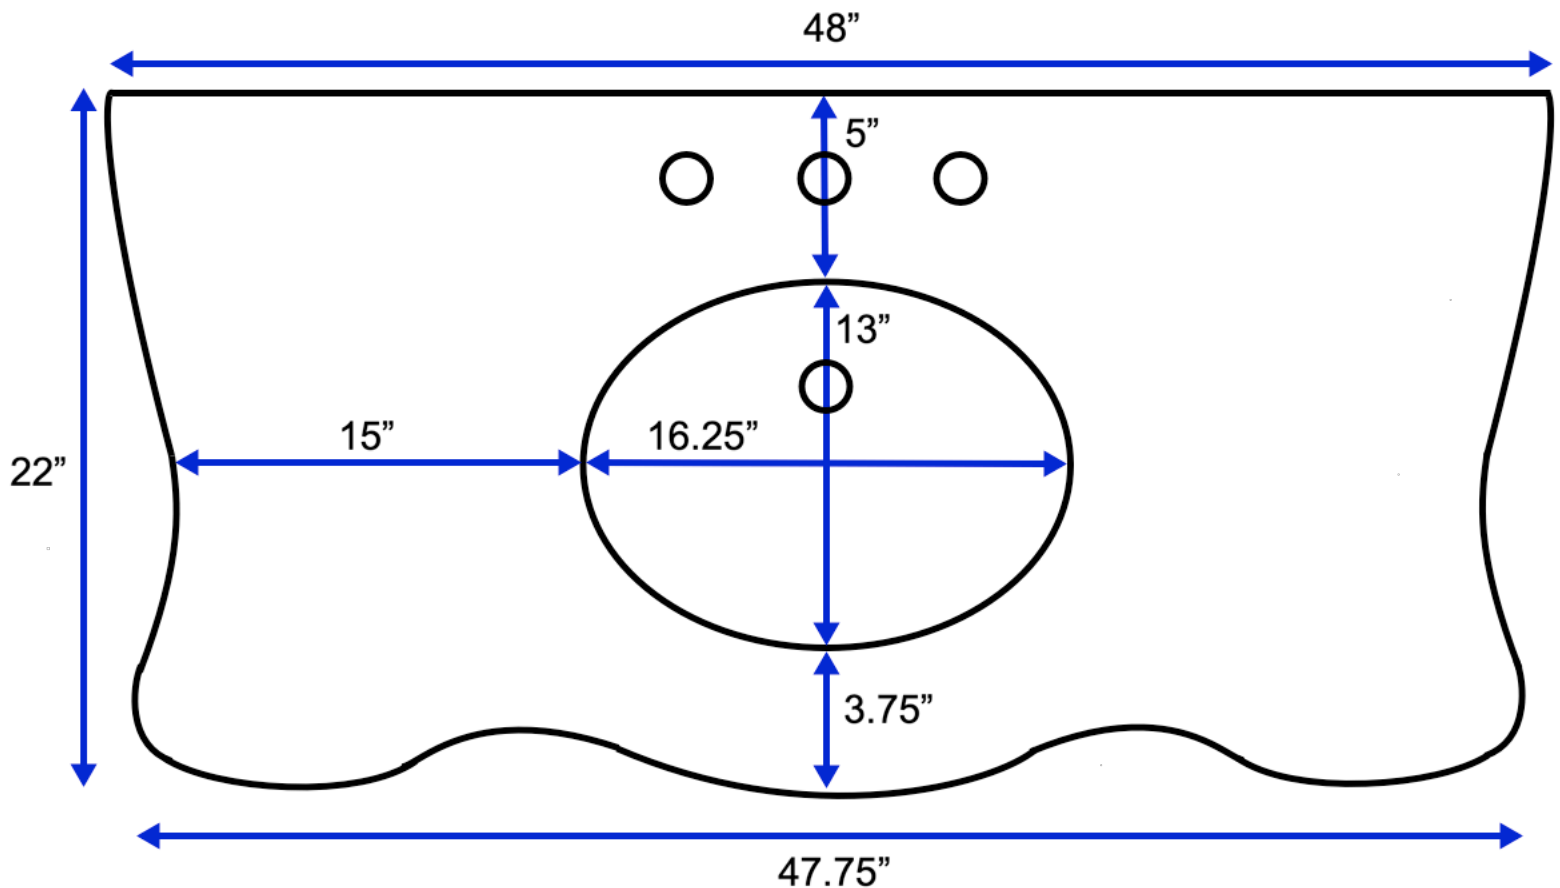

Katherine 48-inch Bath Vanity (Top View)

All measurements are approximate and rounded to the nearest quarter inch.
Please allow for a slight margin of error.