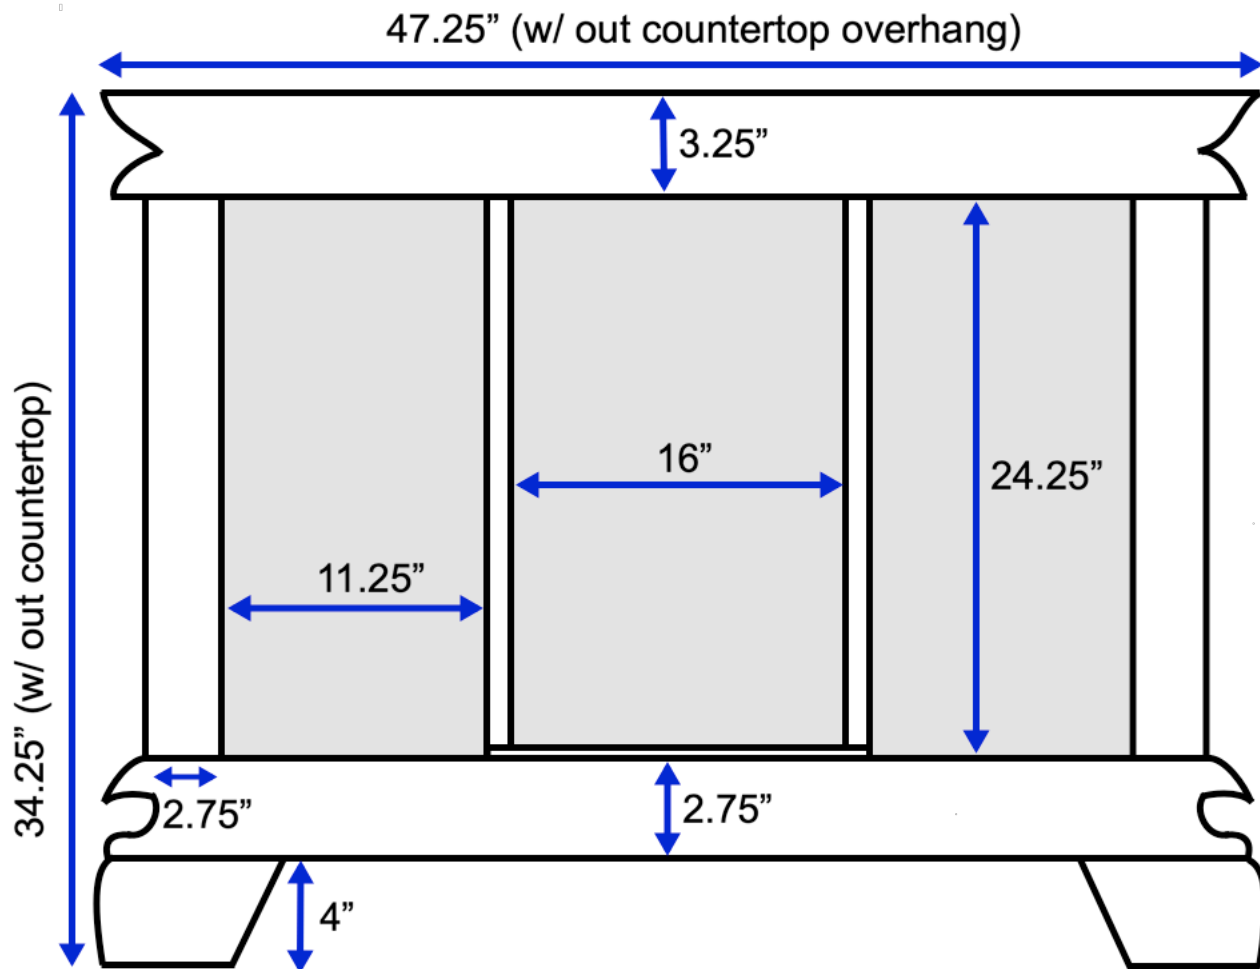

Katherine 48-inch Bath Vanity (Back View)

All measurements are approximate and rounded to the nearest quarter inch.
Please allow for a slight margin of error.