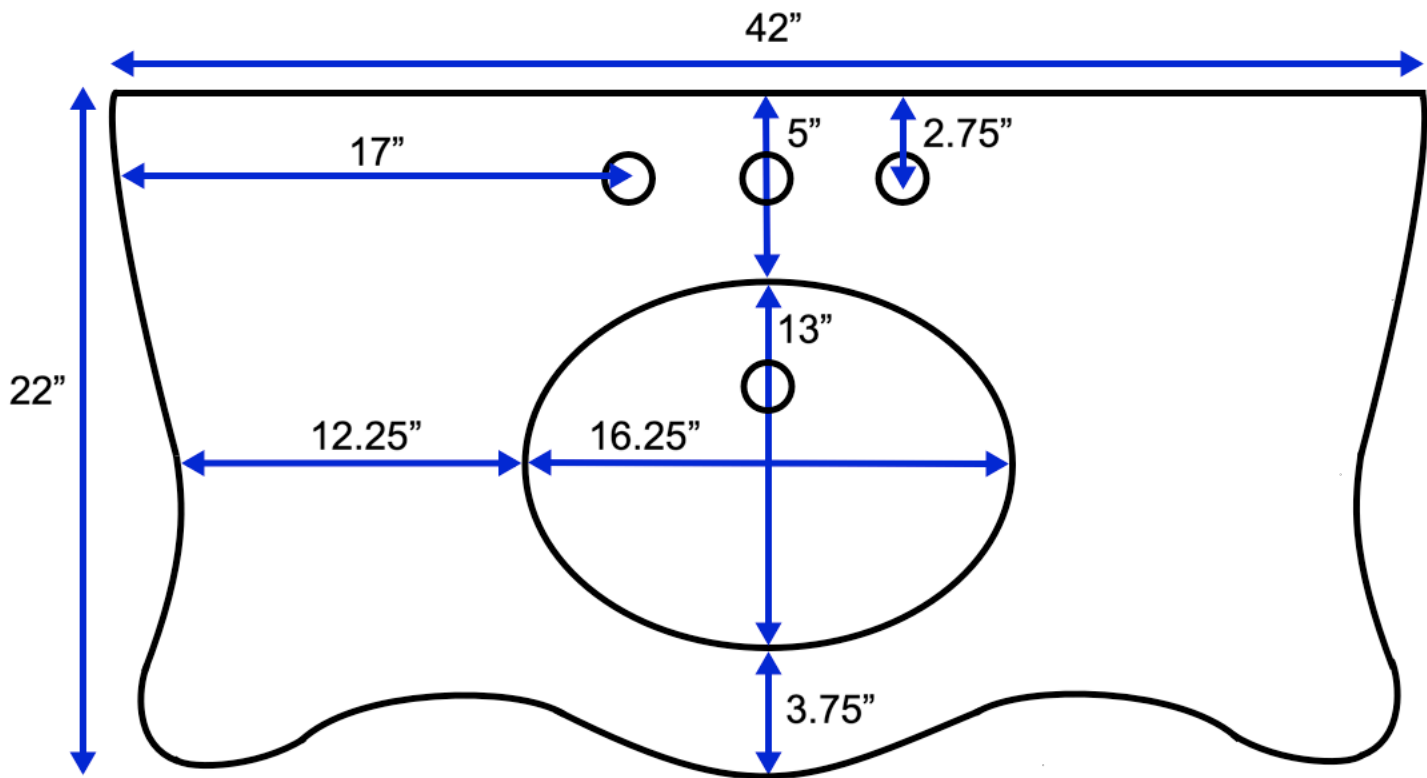

Katherine 42-inch Bath Vanity (Top View)

All measurements are approximate and rounded to the nearest quarter inch.
Please allow for a slight margin of error.