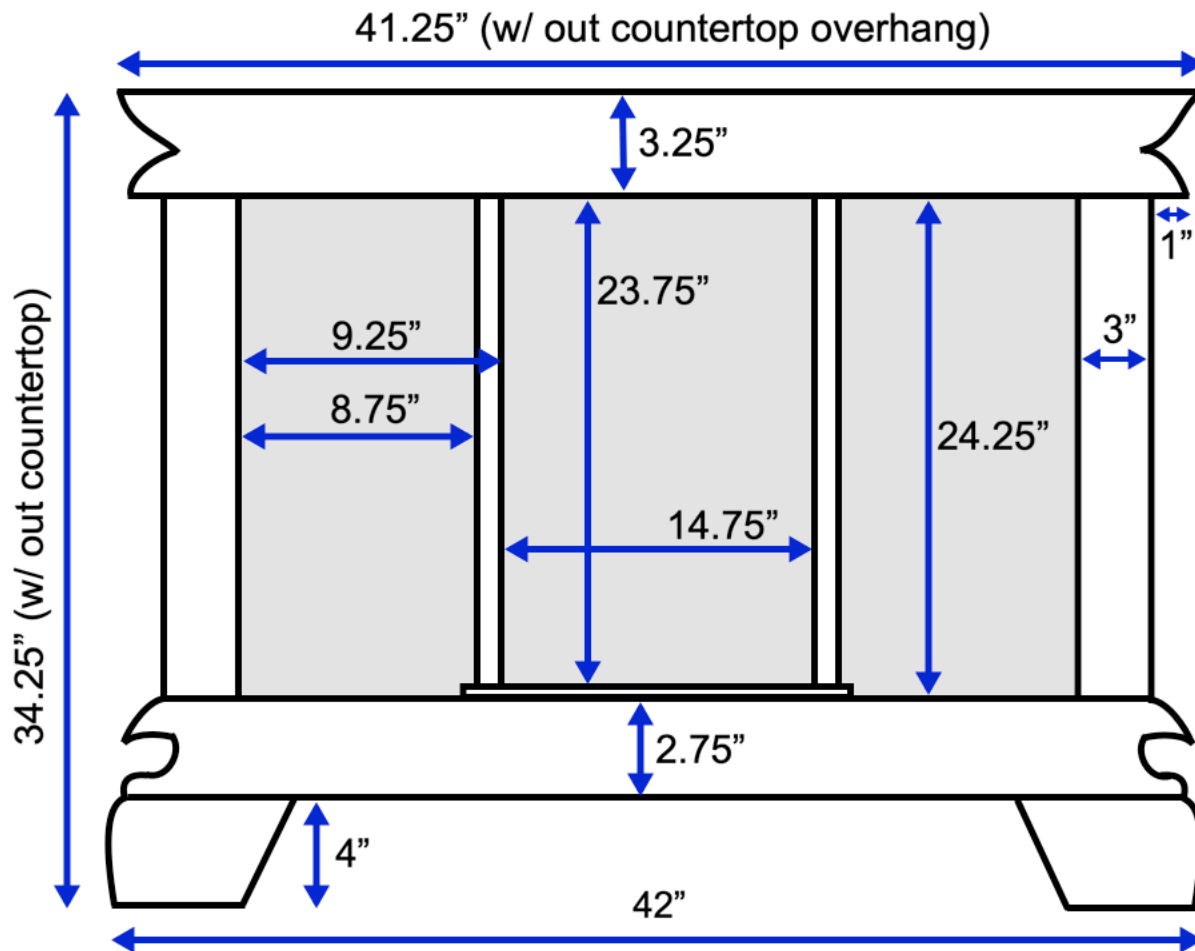

# Katherine 42-inch Bath Vanity (Back View)

All measurements are approximate and rounded to the nearest quarter inch.  
Please allow for a slight margin of error.