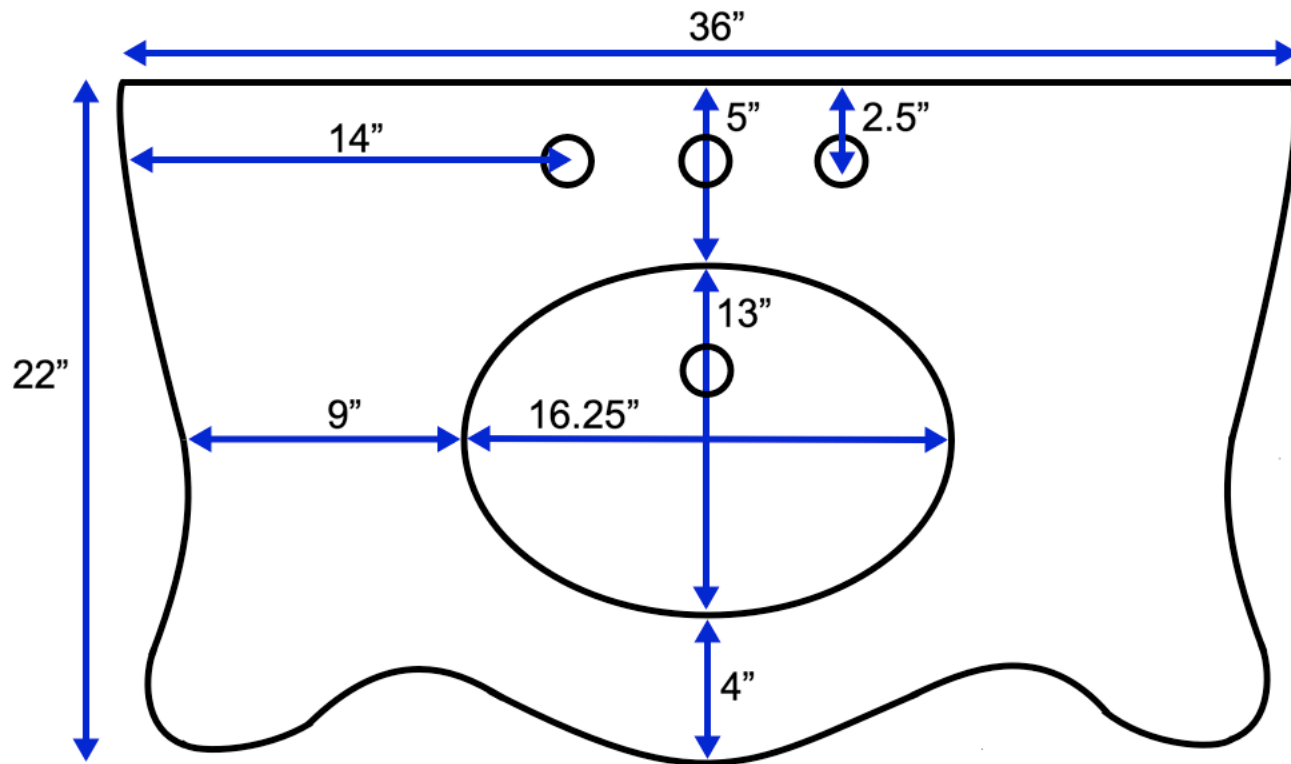

Katherine 36-inch Bath Vanity (Top View)

All measurements are approximate and rounded to the nearest quarter inch.
Please allow for a slight margin of error.