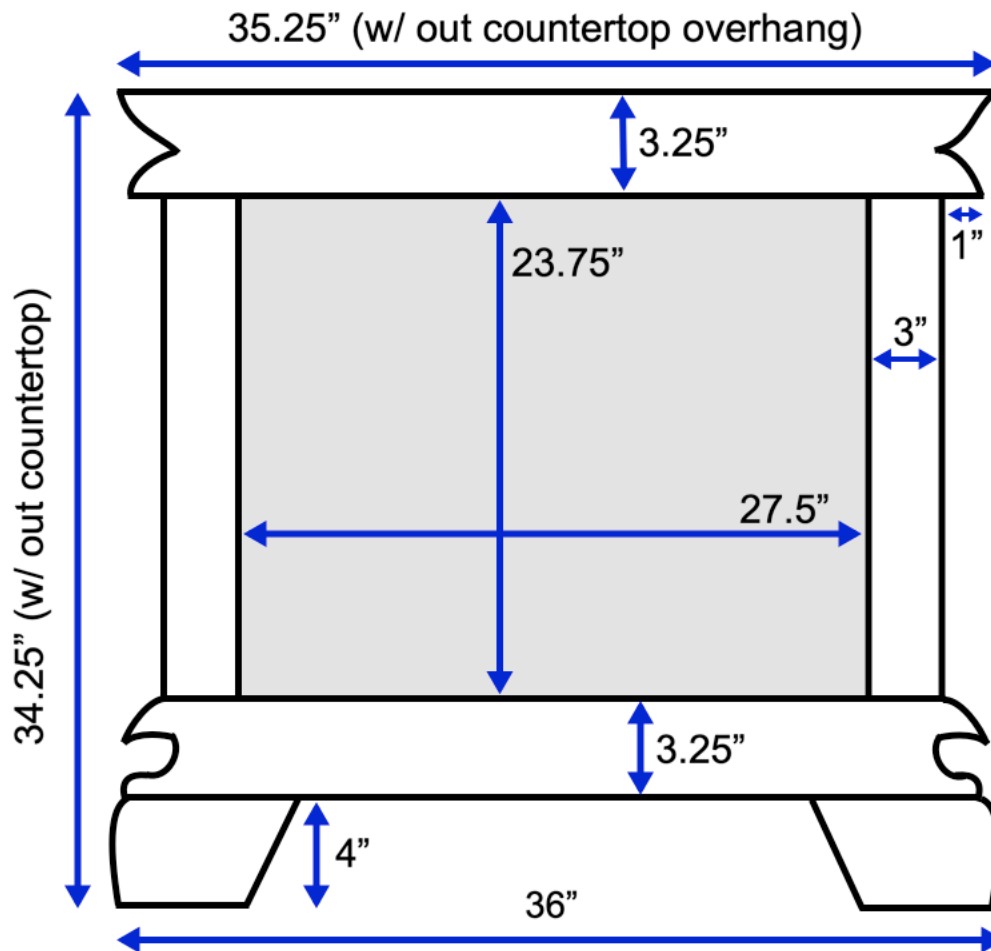

# Katherine 36-inch Bath Vanity (Back View)

All measurements are approximate and rounded to the nearest quarter inch.  
Please allow for a slight margin of error.