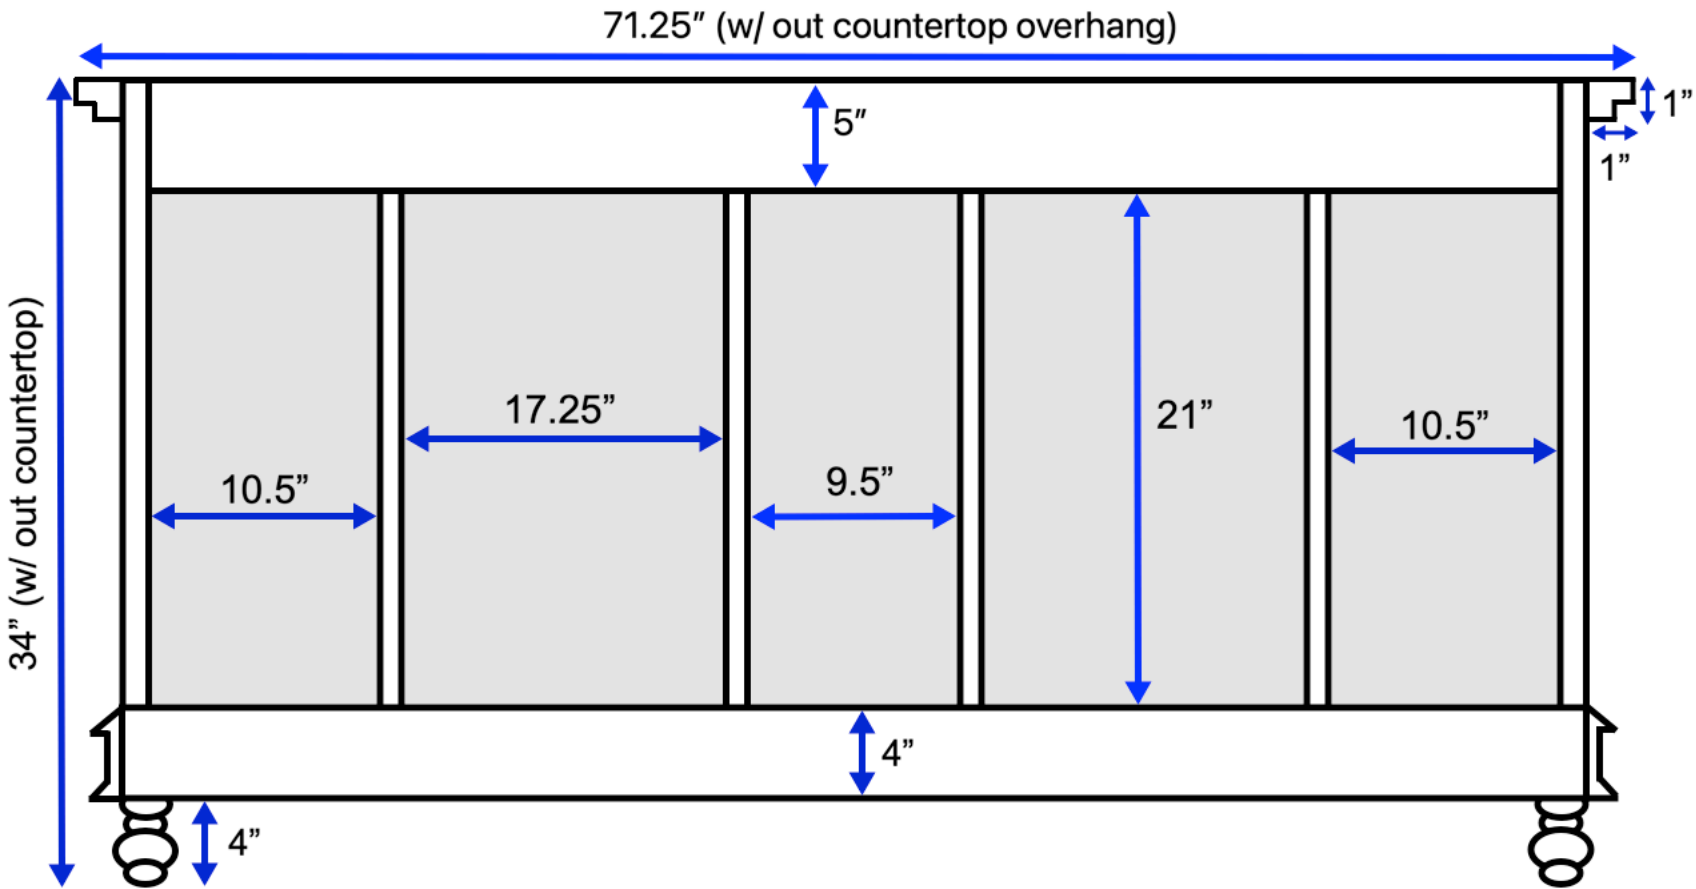

# Bella 72-inch Double Vanity (Back View)

All measurements are approximate and rounded to the nearest quarter-inch. Please allow for a slight margin of error.