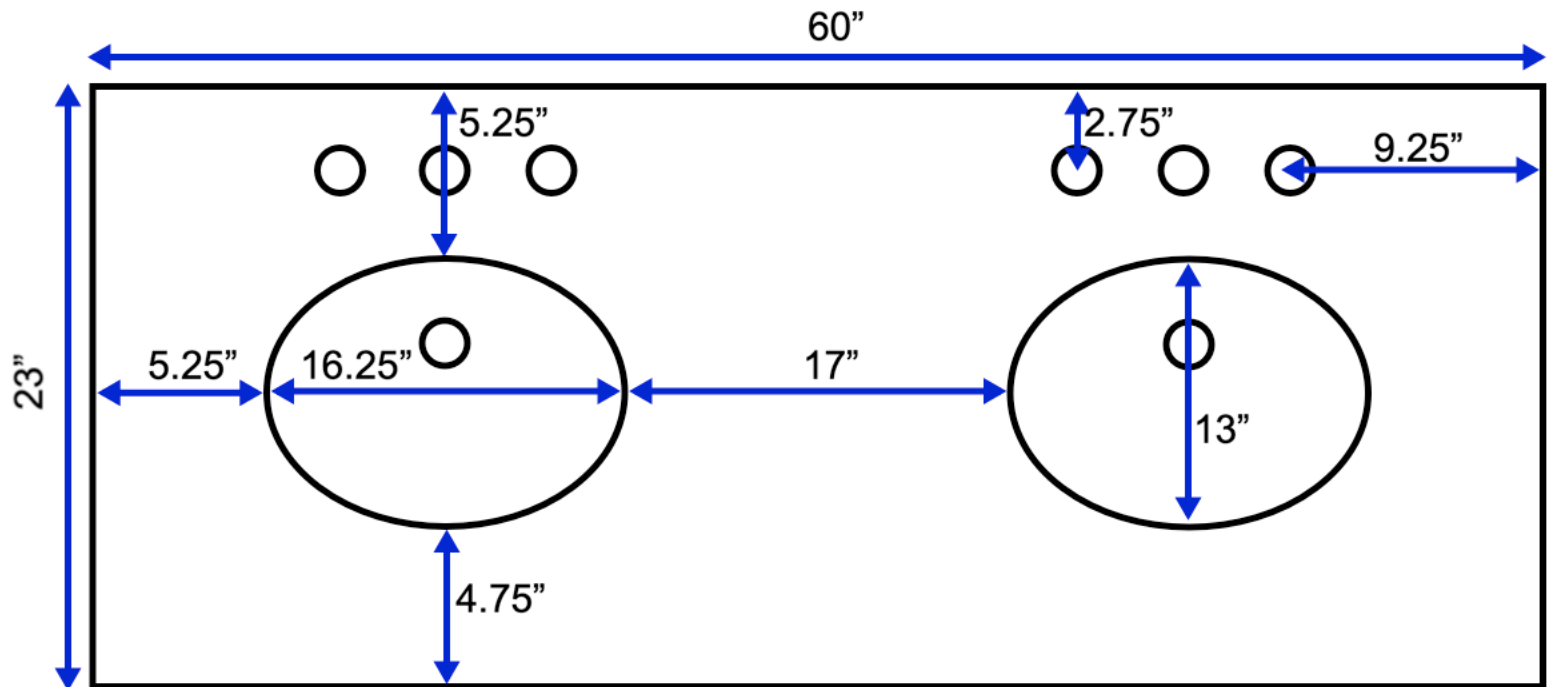

Beverly 60-inch Double Bath Vanity (Top View)

All measurements are approximate and rounded to the nearest quarter inch.
Please allow for a slight margin of error.