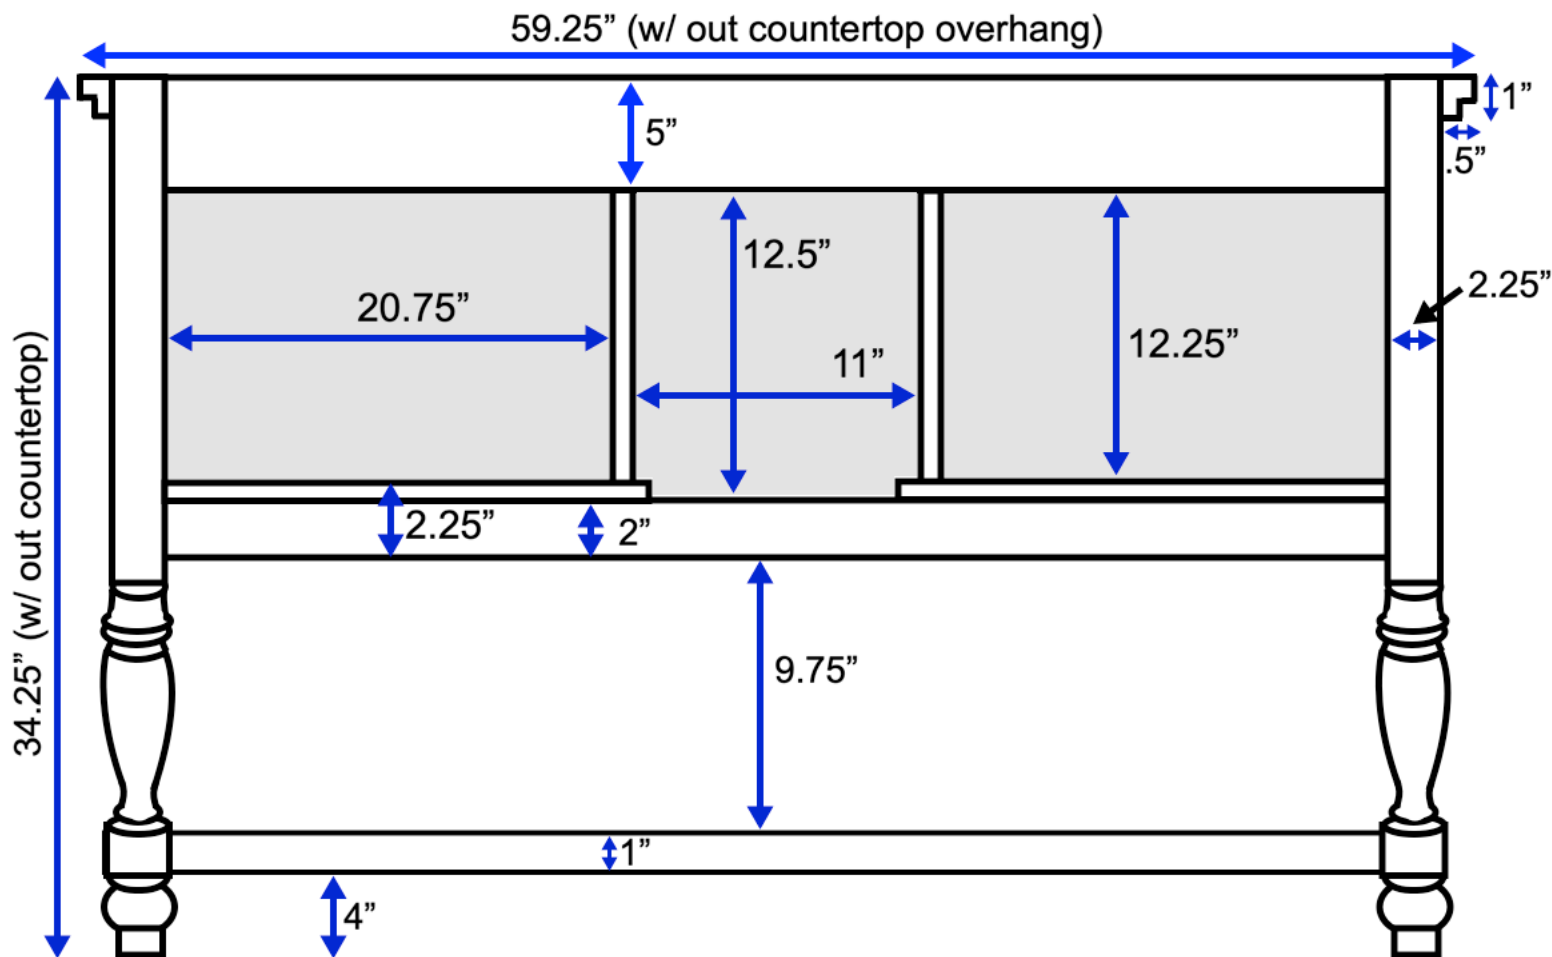

Beverly 60-inch Double Bath Vanity (Back View)

All measurements are approximate and rounded to the nearest quarter-inch.
Please allow for a slight margin of error.