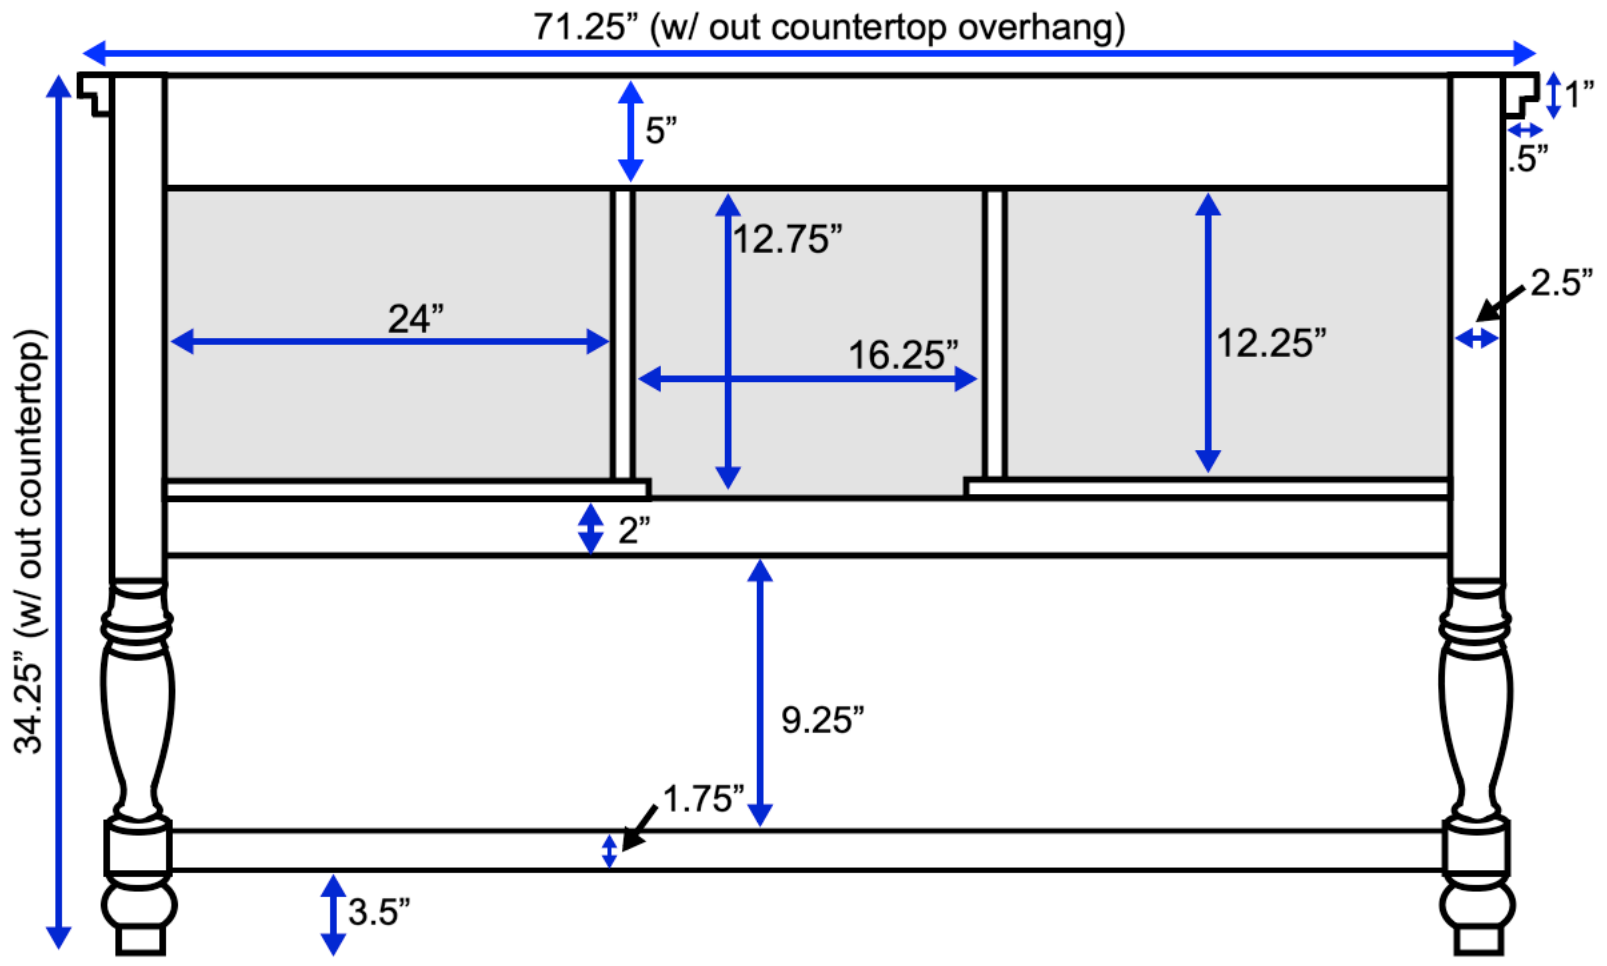

Beverly 72-inch Double Bath Vanity (Back View)

All measurements are approximate and rounded to the nearest quarter-inch. Please allow for a slight margin of error.