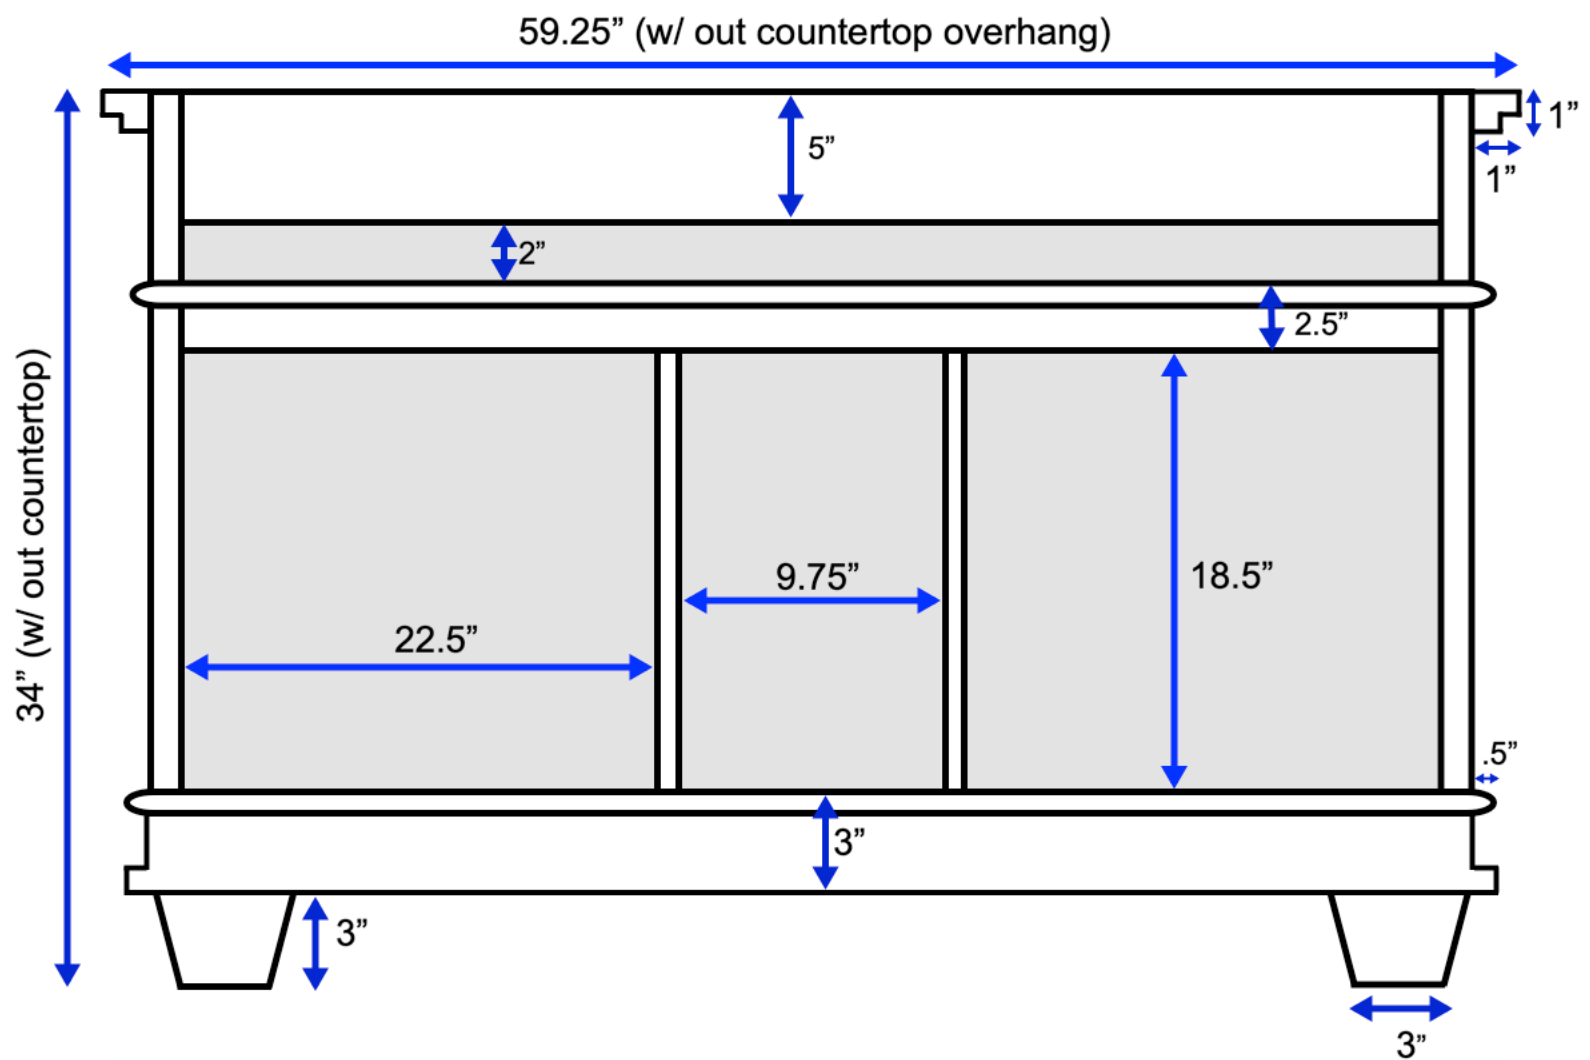

# Elizabeth 60-inch Double Bath Vanity (Back View)

All measurements are approximate and rounded to the nearest quarter-inch. Please allow for a slight margin of error.