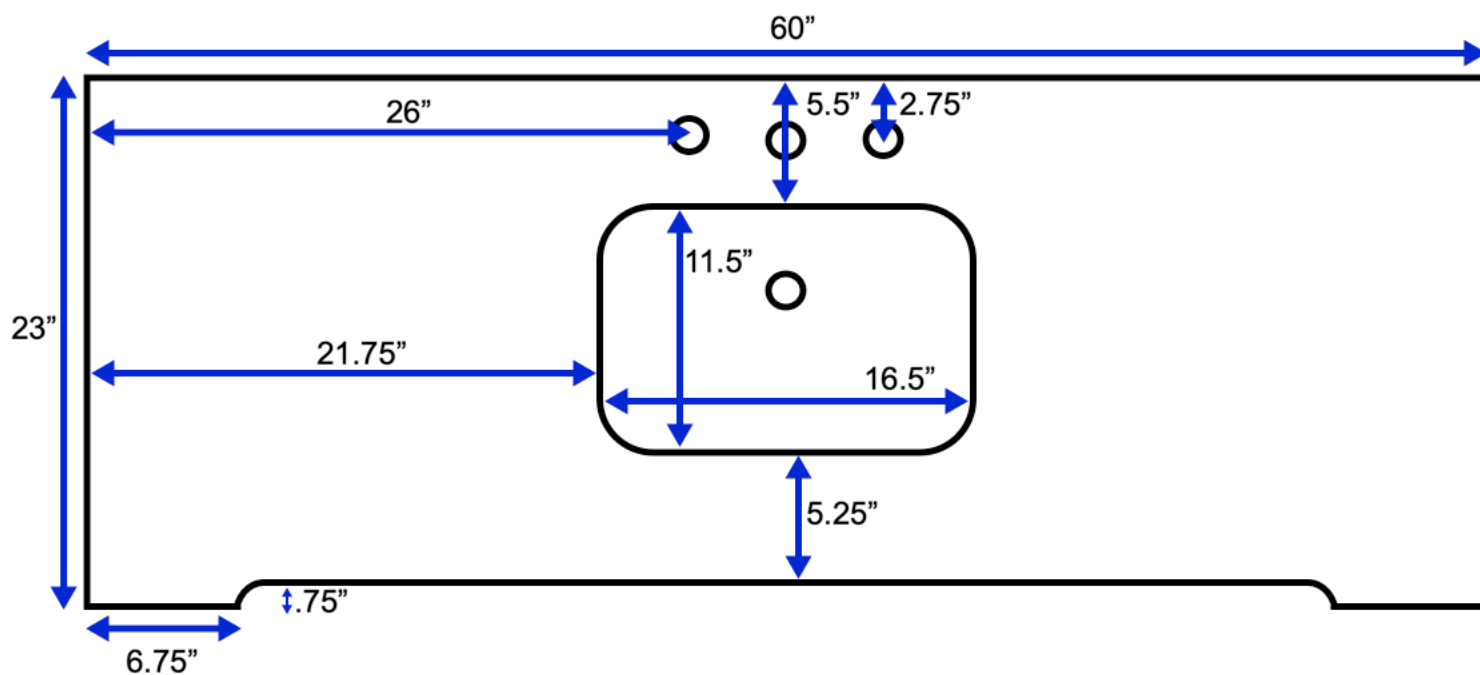

# Elizabeth 60-inch Single Bath Vanity (Top View)

All measurements are approximate and rounded to the nearest quarter-inch. Please allow for a slight margin of error.