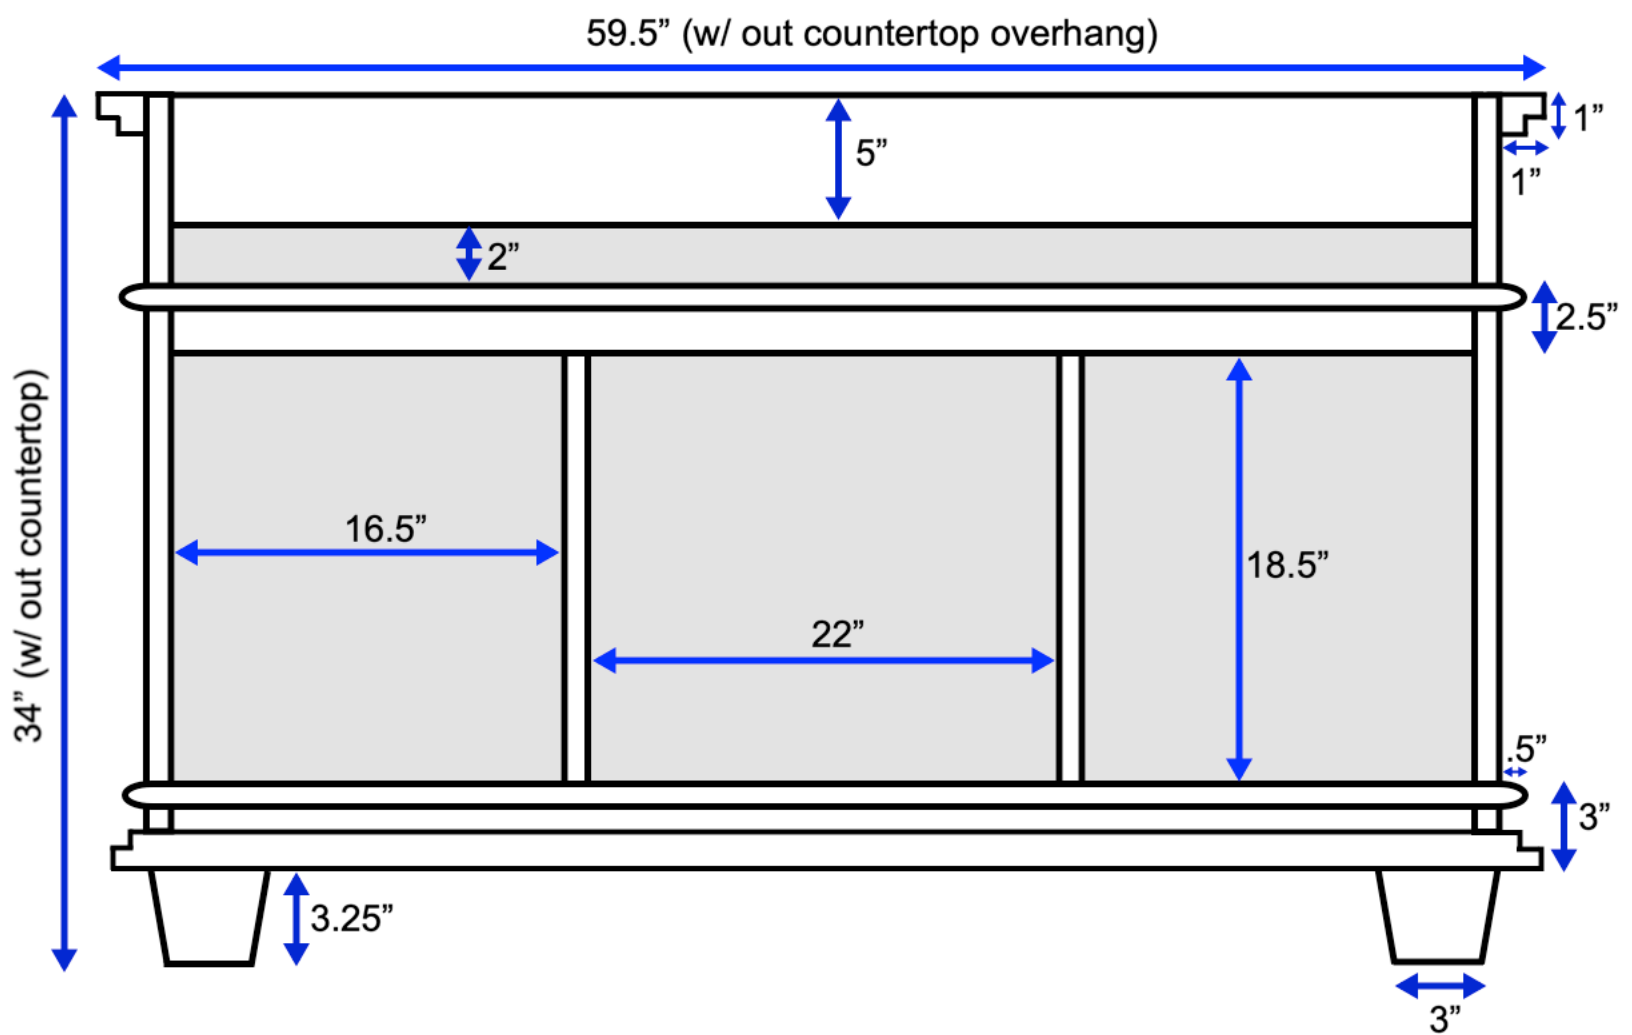

Elizabeth 60-inch Single Bath Vanity (Back View)

All measurements are approximate and rounded to the nearest quarter-inch. Please allow for a slight margin of error.