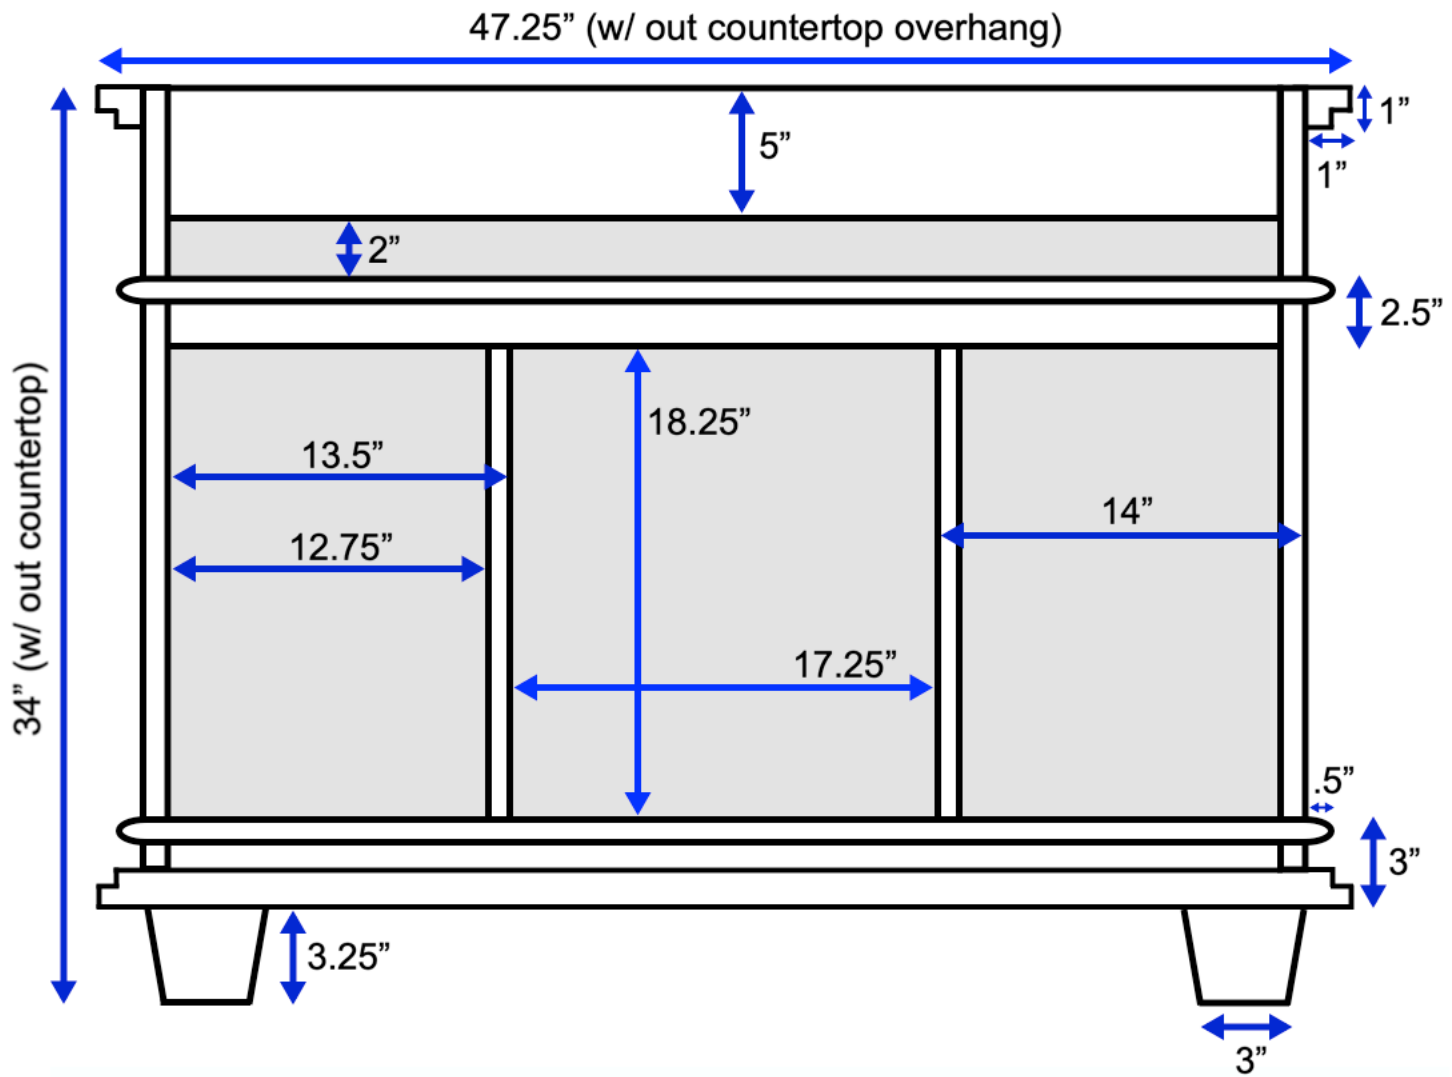

Elizabeth 48-inch Bath Vanity (Back View)

All measurements are approximate and rounded to the nearest quarter-inch. Please allow for a slight margin of error.