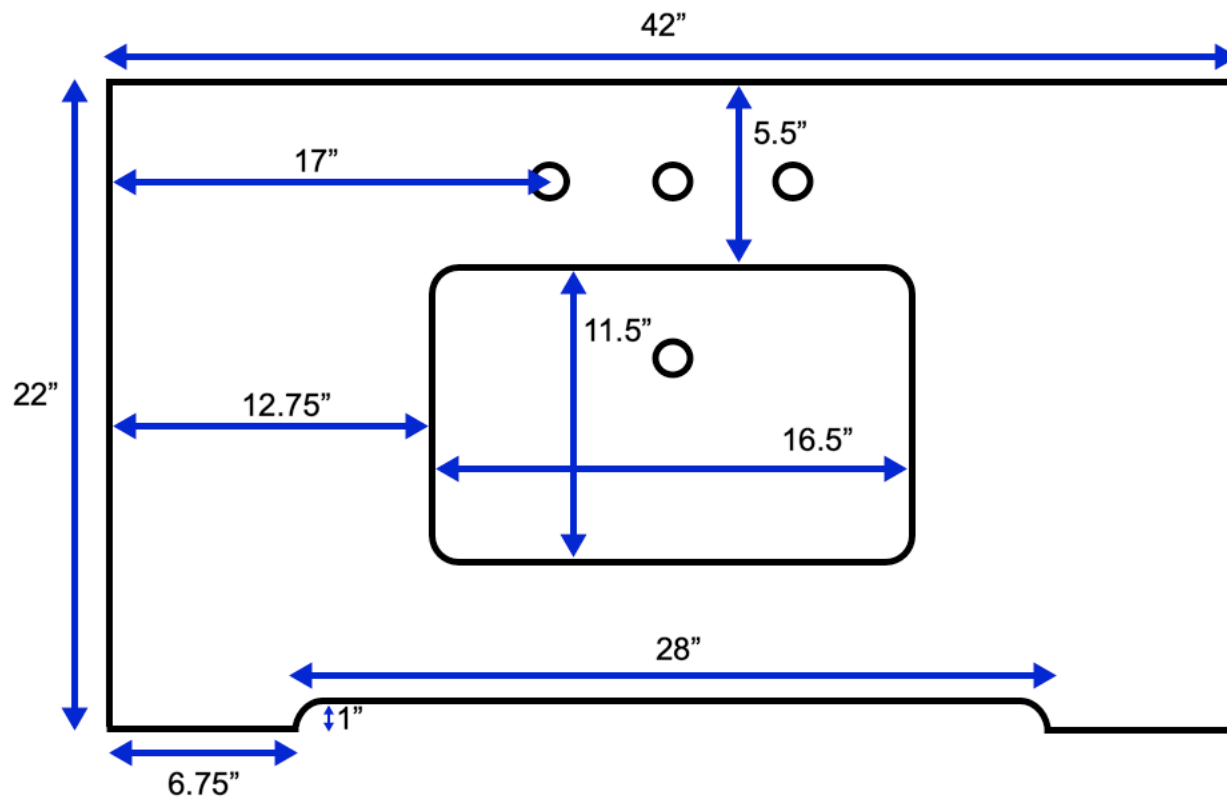

# Elizabeth 42-inch Bath Vanity (Top View)

All measurements are approximate and rounded to the nearest quarter-inch. Please allow for a slight margin of error.