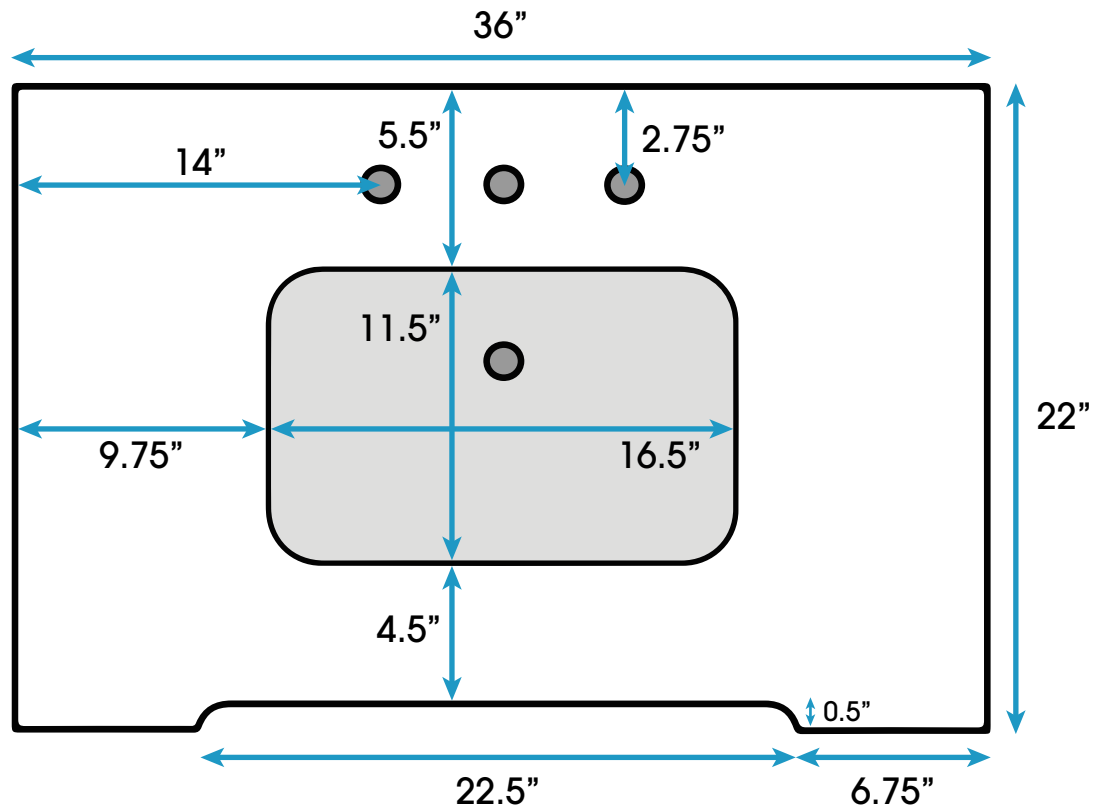

Elizabeth 36-inch Bath Vanity **(Top-View)**

**All measurements are approximate and rounded to the nearest quarter inch
Please allow for a slight margin of error**