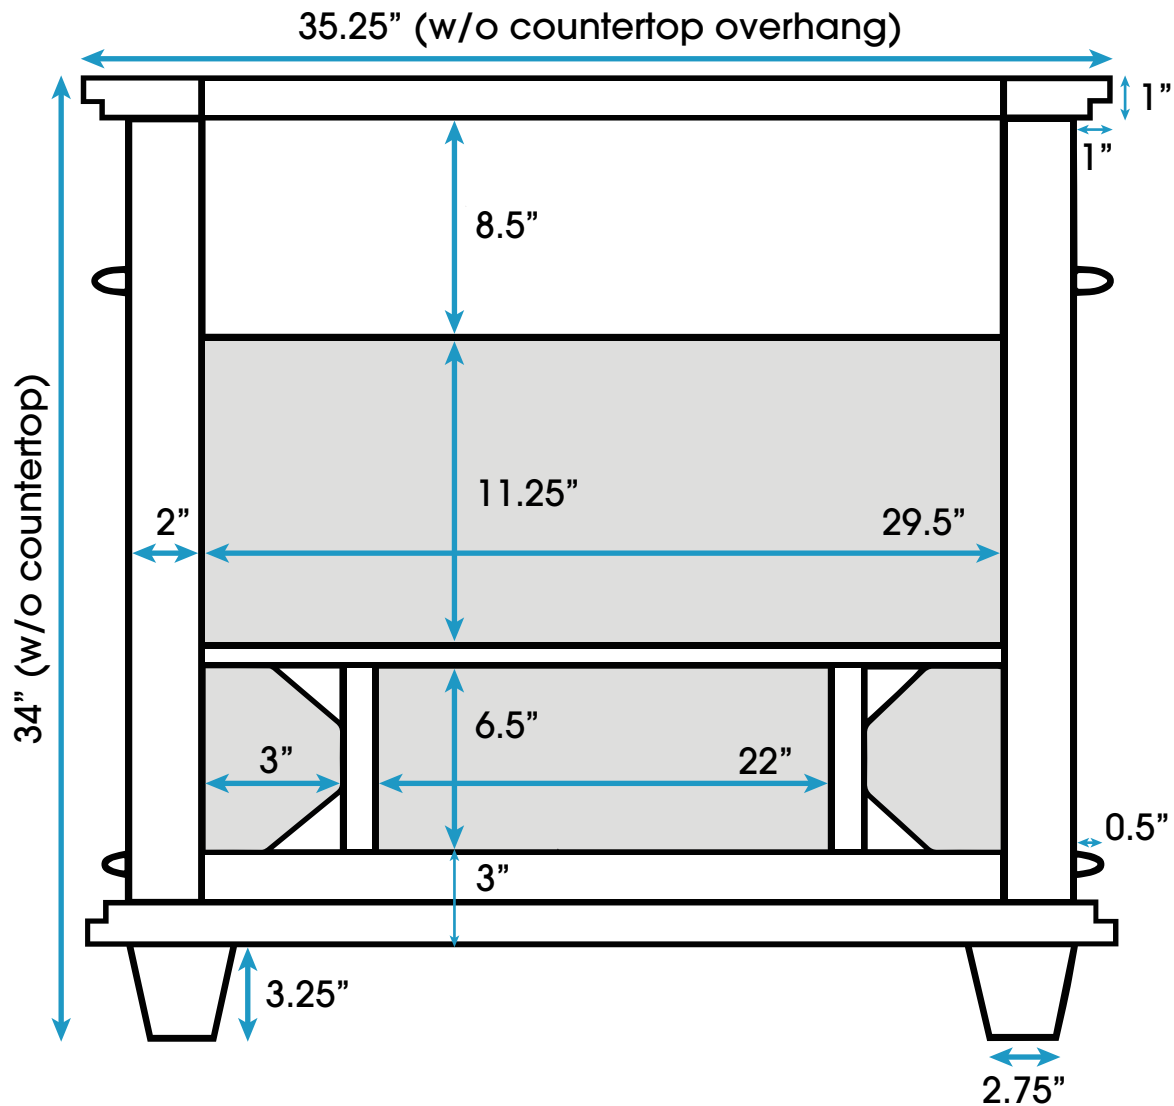

# *Elizabeth 36-inch Bath Vanity* (Back-View)

**All measurements are approximate and rounded to the nearest quarter inch  
Please allow for a slight margin of error**