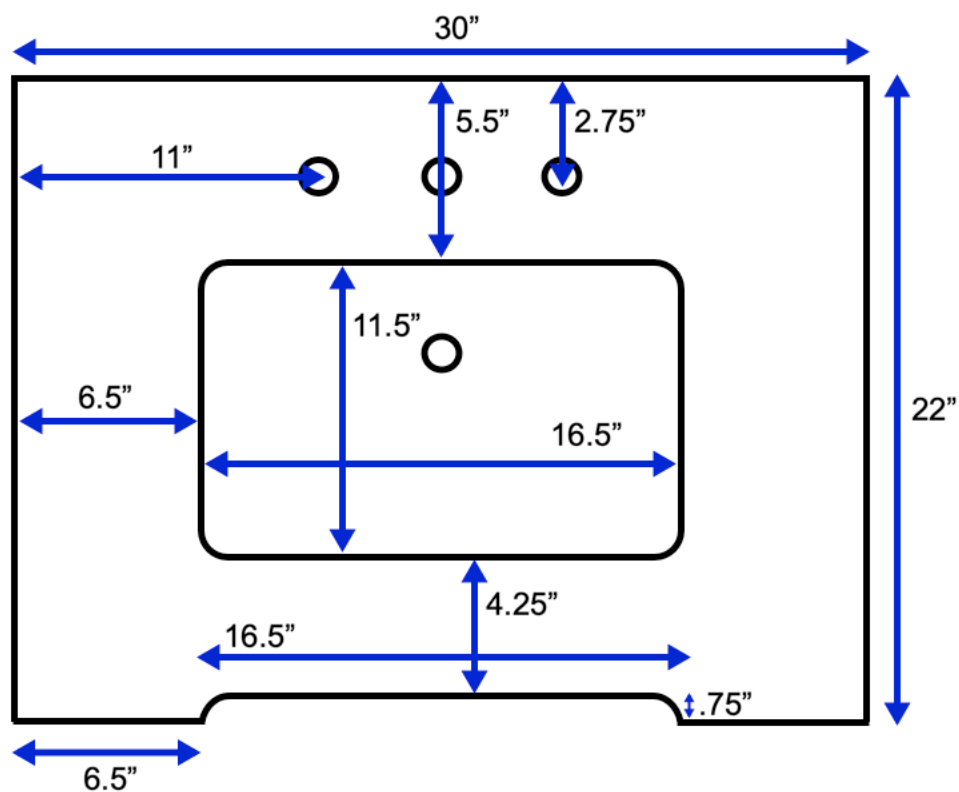

Elizabeth 30-inch Bath Vanity (Top View)

All measurements are approximate and rounded to the nearest quarter-inch. Please allow for a slight margin of error.