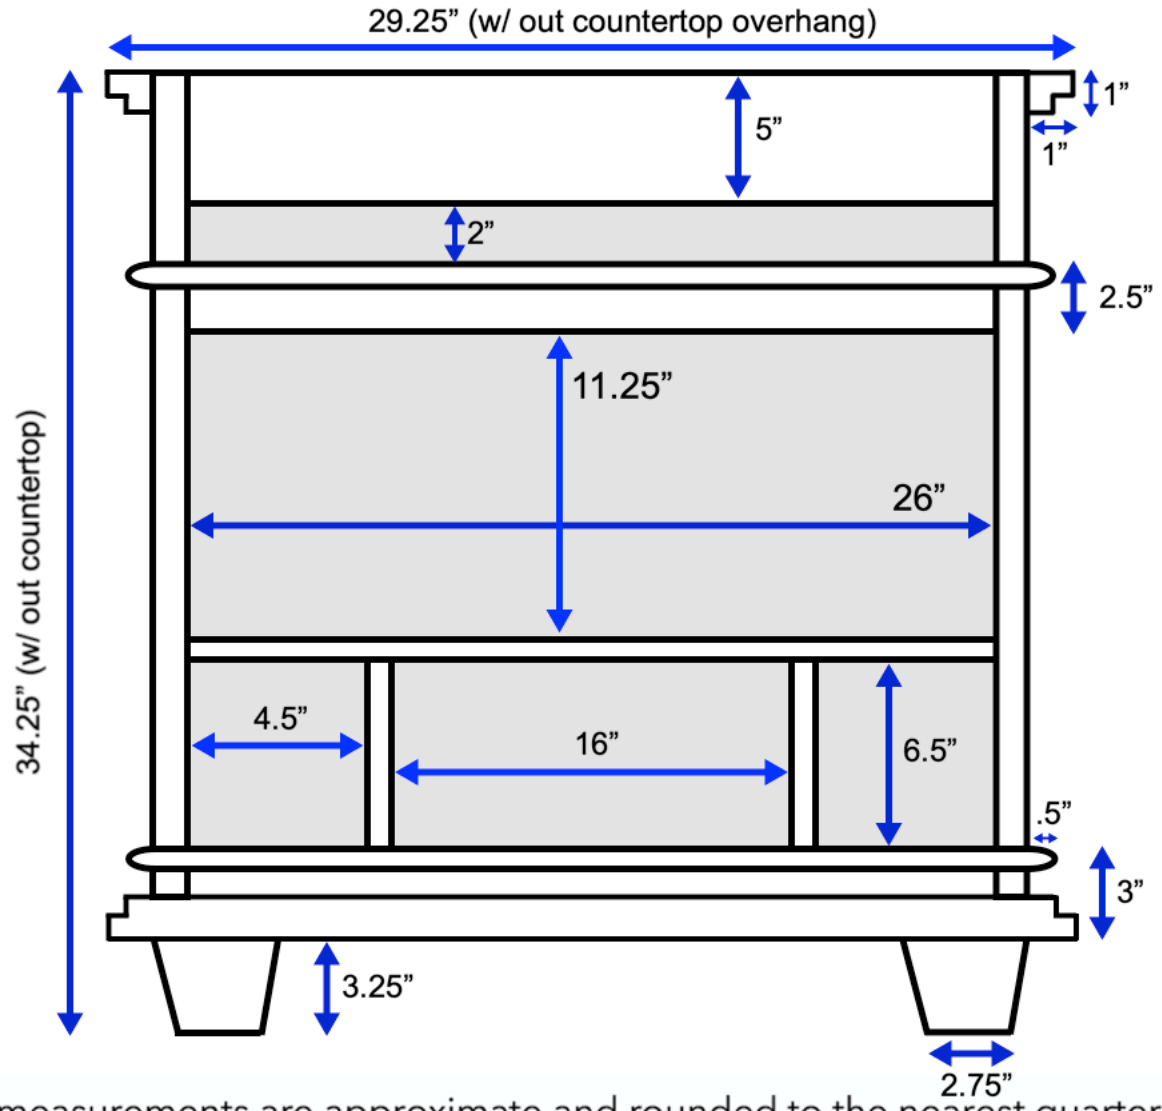

Elizabeth 30-inch Bath Vanity (Back View)

All measurements are approximate and rounded to the nearest quarter-inch. Please allow for a slight margin of error.