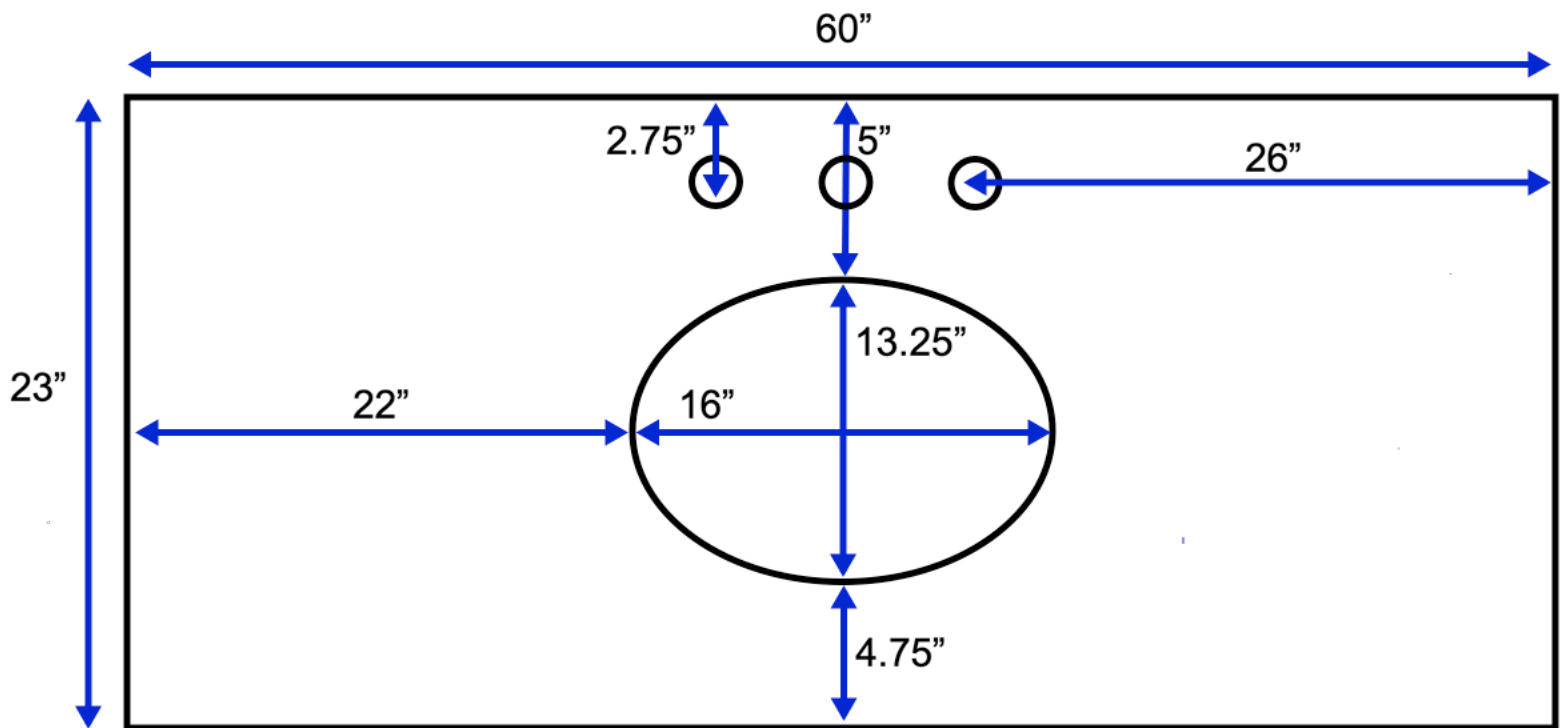

Bella 60-inch Single Bath Vanity (Top View)

All measurements are approximate and rounded to the nearest quarter inch.
Please allow for a slight margin of error.