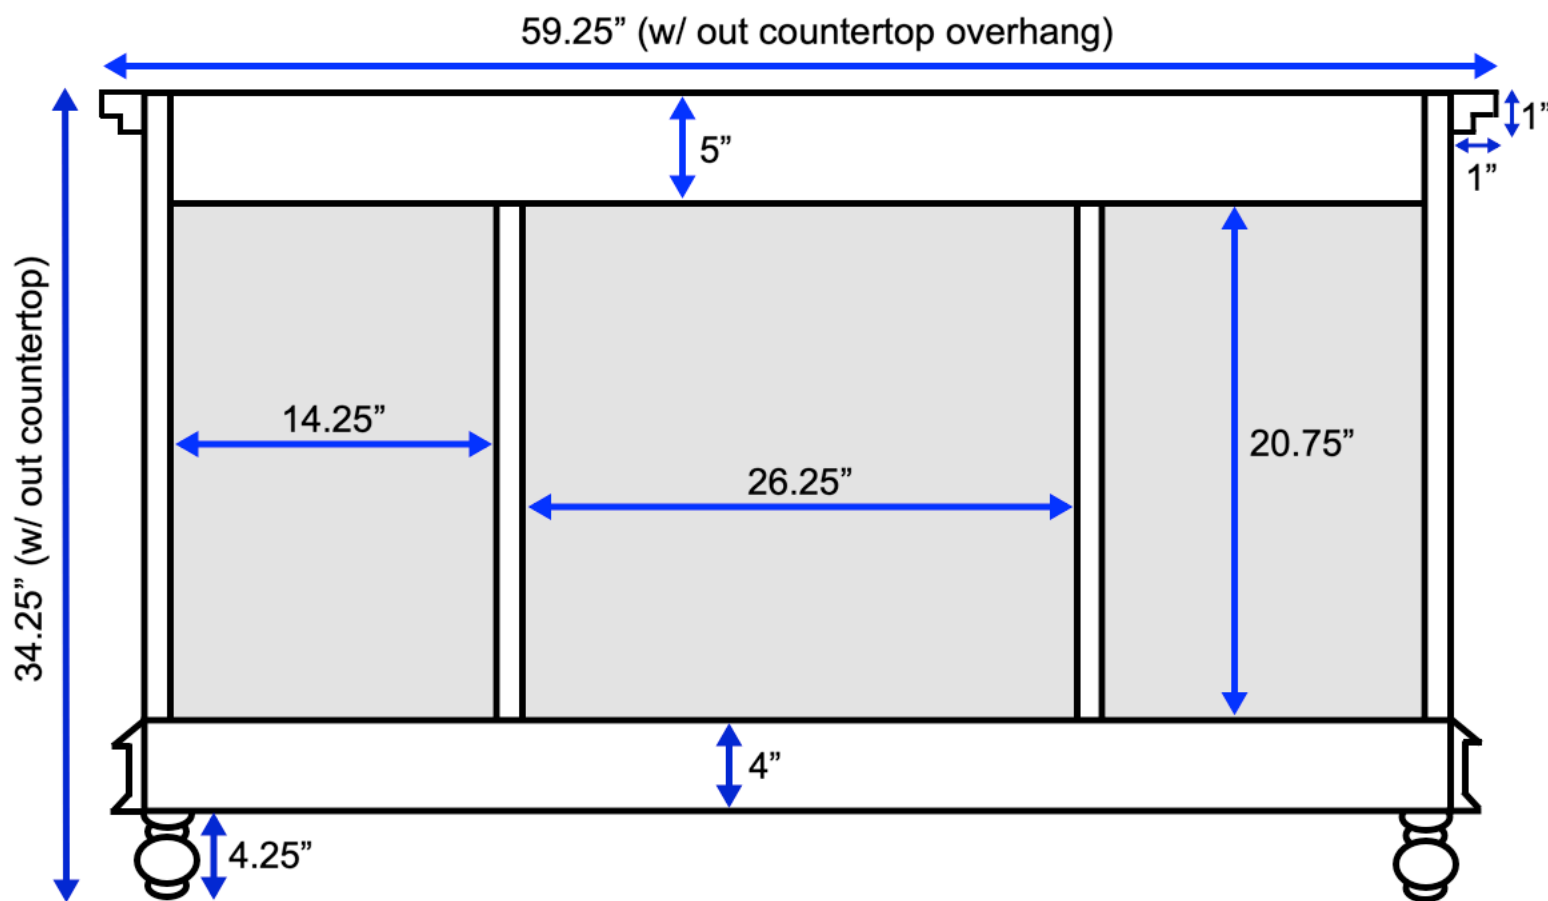

Bella 60-inch Single Bath Vanity (Back View)

All measurements are approximate and rounded to the nearest quarter-inch.
Please allow for a slight margin of error.