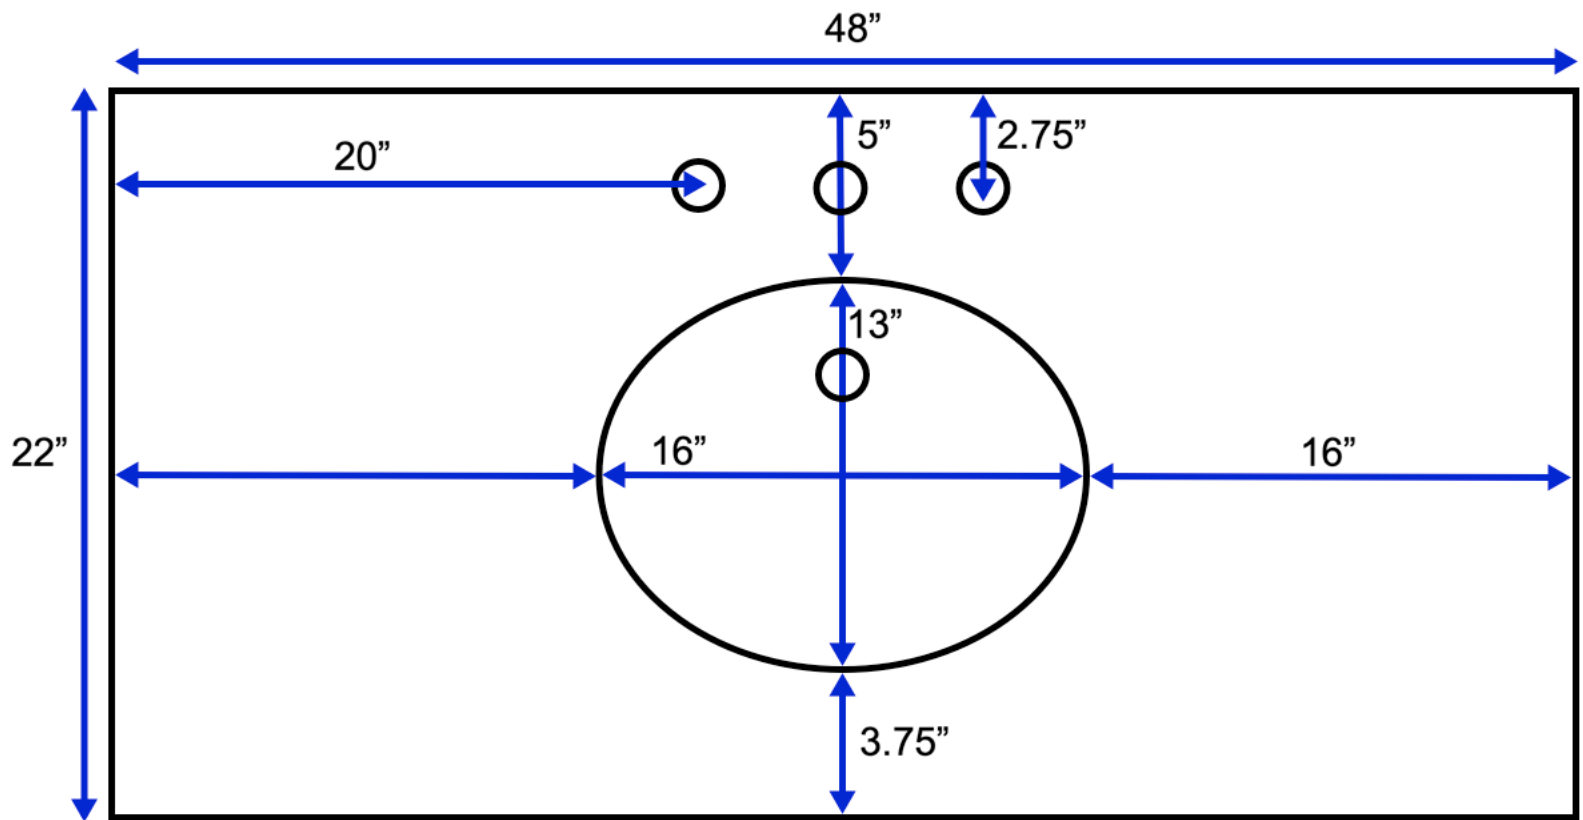

# Bella 48-inch Bath Vanity (Top View)

All measurements are approximate and rounded to the nearest quarter inch.  
Please allow for a slight margin of error.