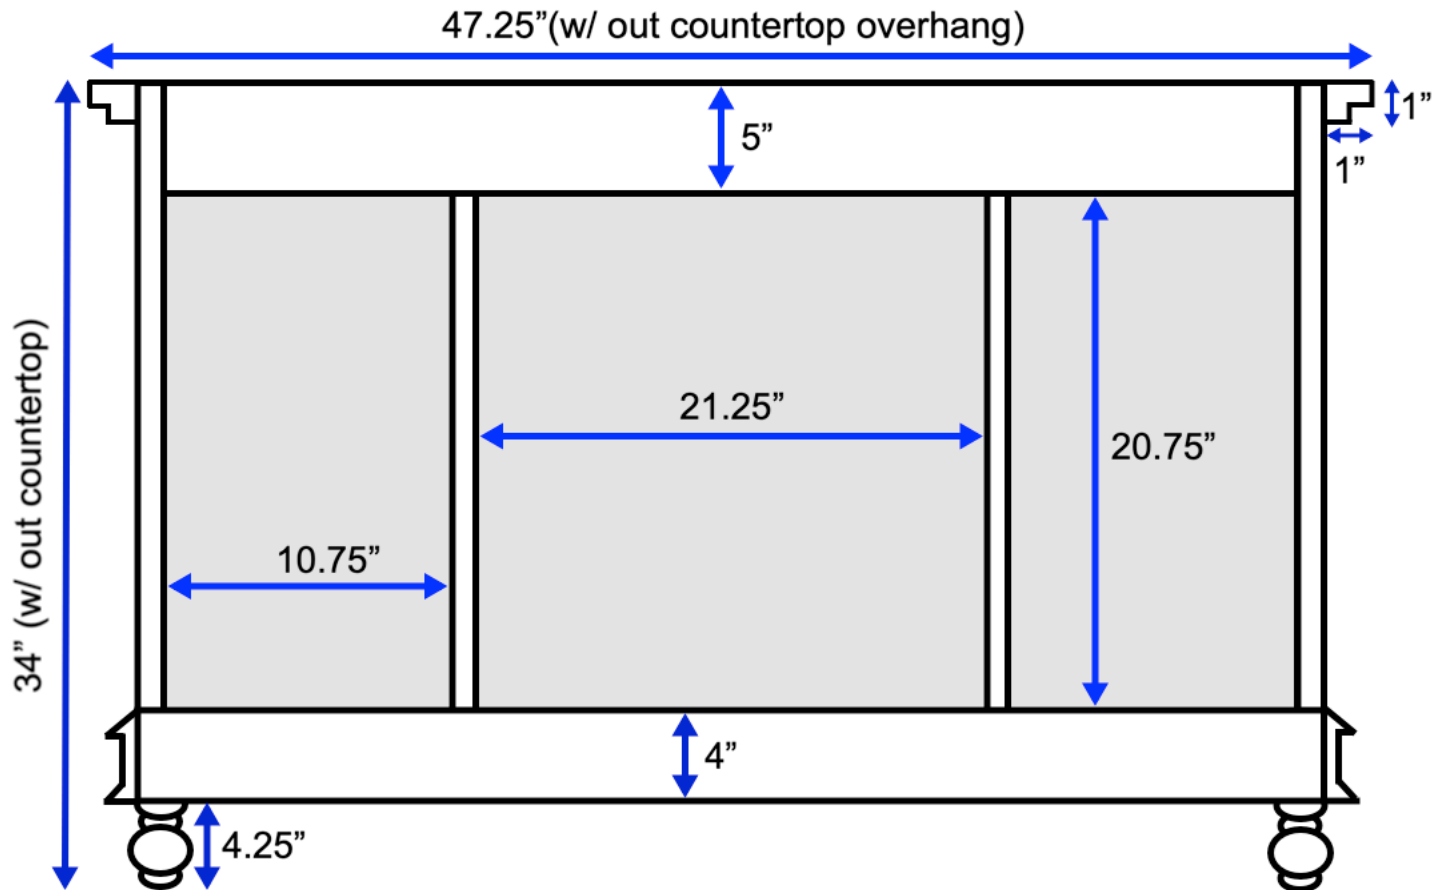

Bella 48-inch Bath Vanity (Back View)

All measurements are approximate and rounded to the nearest quarter-inch. Please allow for a slight margin of error.