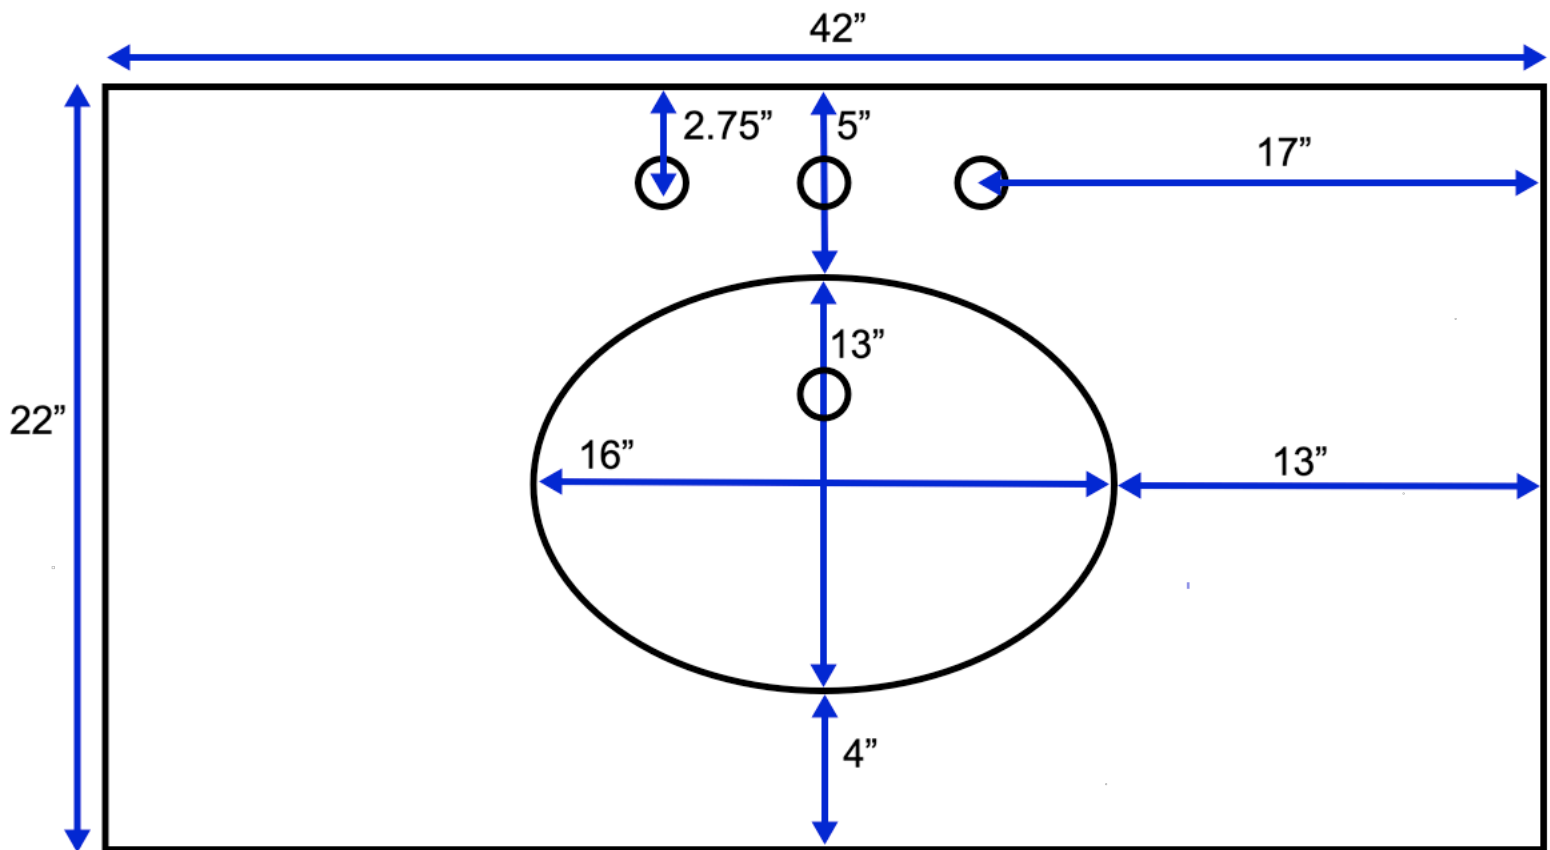

# Bella 42-inch Bath Vanity (Top View)

All measurements are approximate and rounded to the nearest quarter inch.  
Please allow for a slight margin of error.