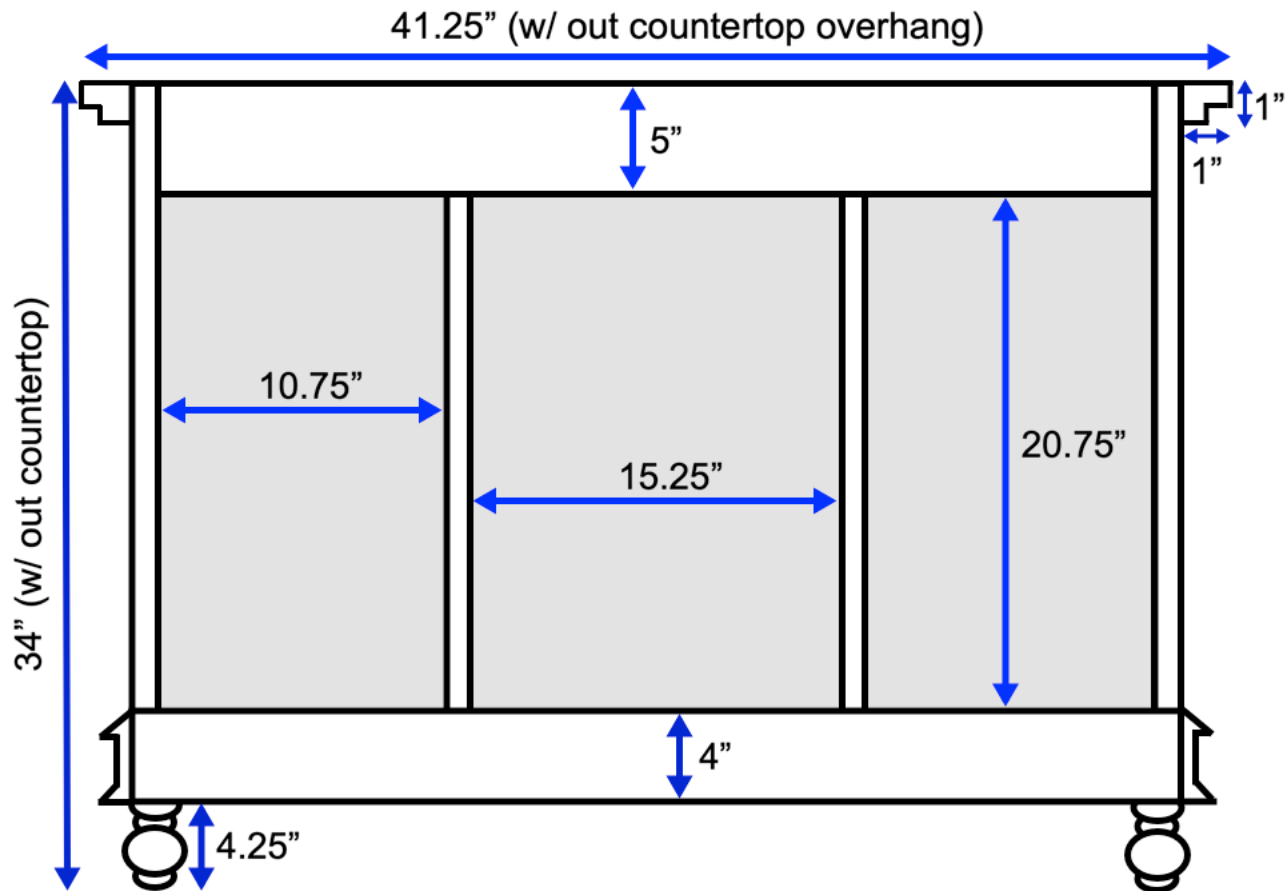

Bella 42-inch Bath Vanity (Back View)

All measurements are approximate and rounded to the nearest quarter-inch. Please allow for a slight margin of error.