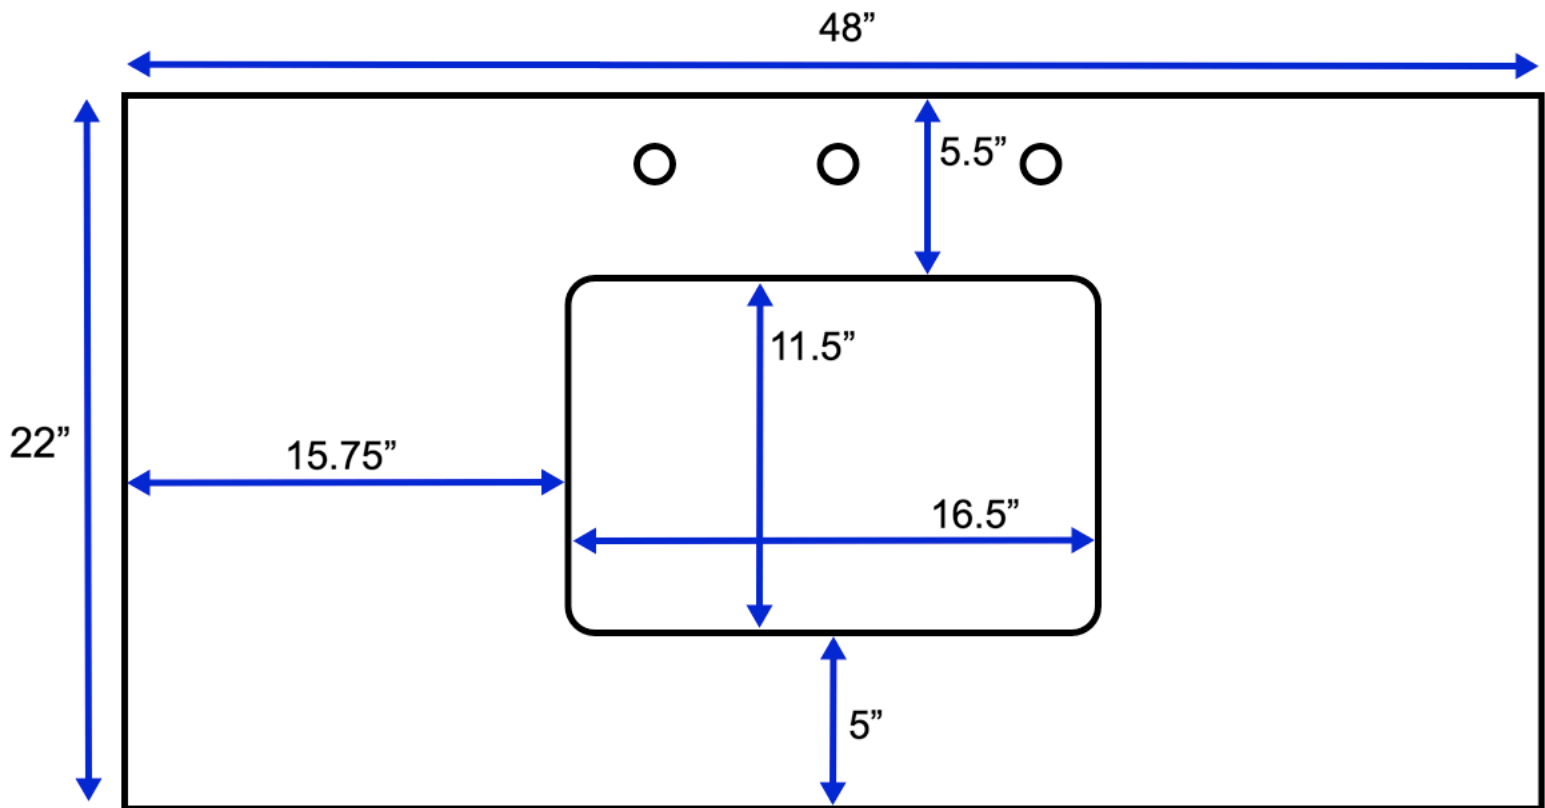

Abbey 48-inch Vanity (Top View)

All measurements are approximate and rounded to the nearest quarter inch.
Please allow for a slight margin of error.