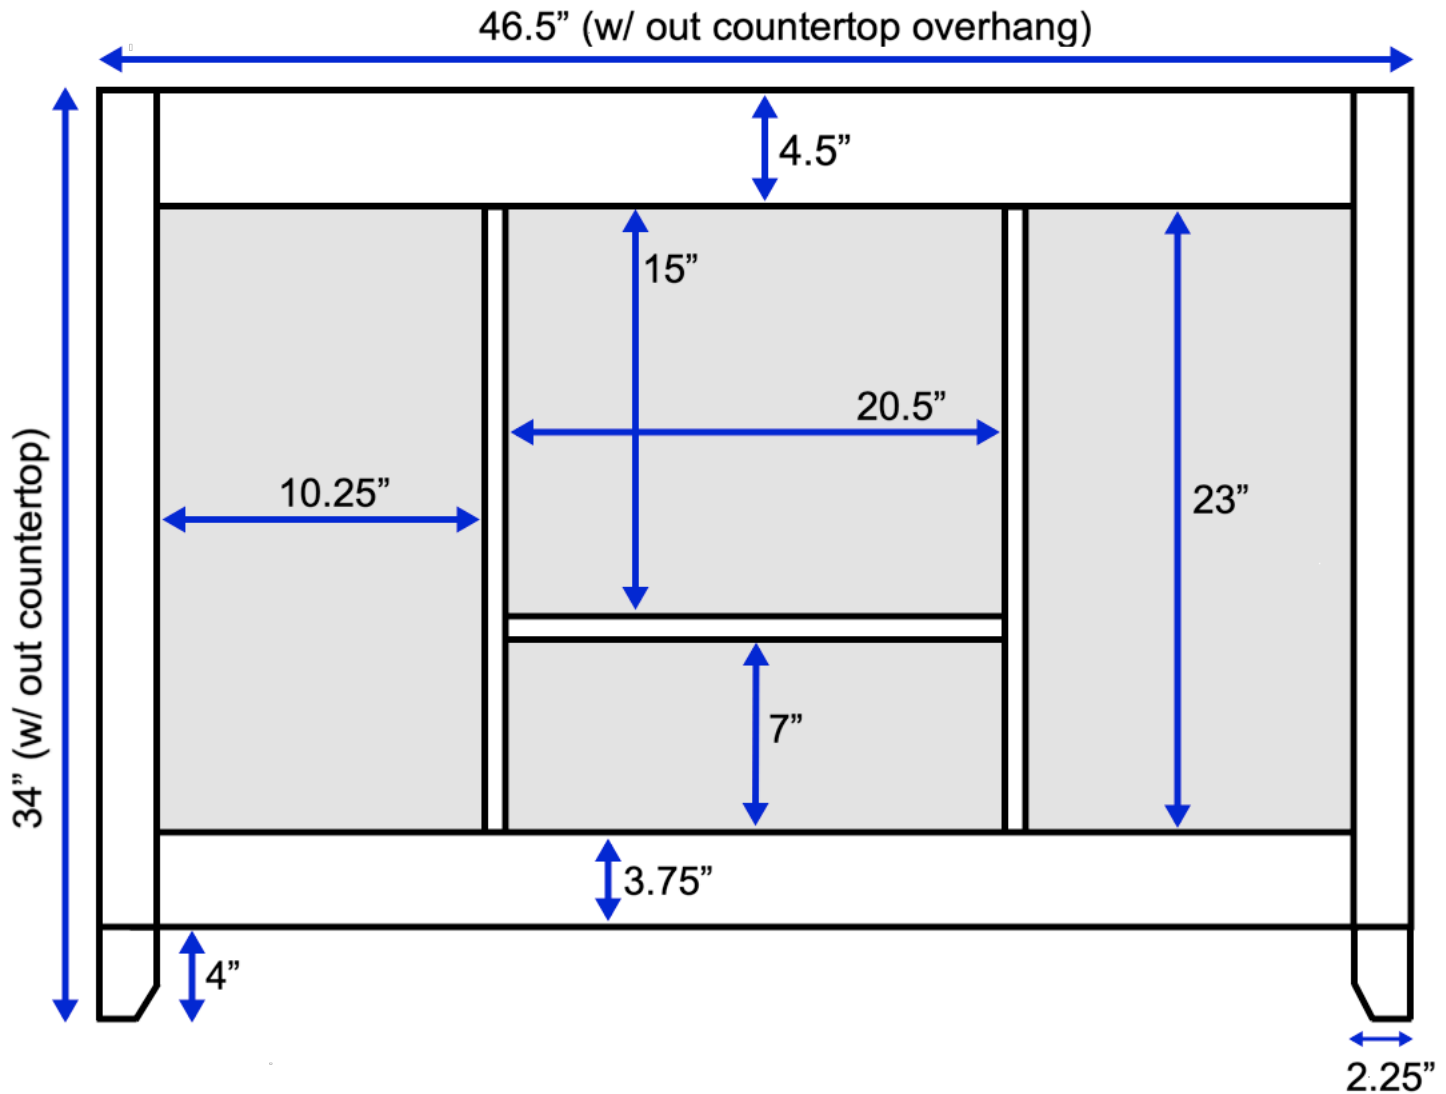

# Abbey 48-inch Bath Vanity (Back View)

All measurements are approximate and rounded to the nearest quarter inch.  
Please allow for a slight margin of error.