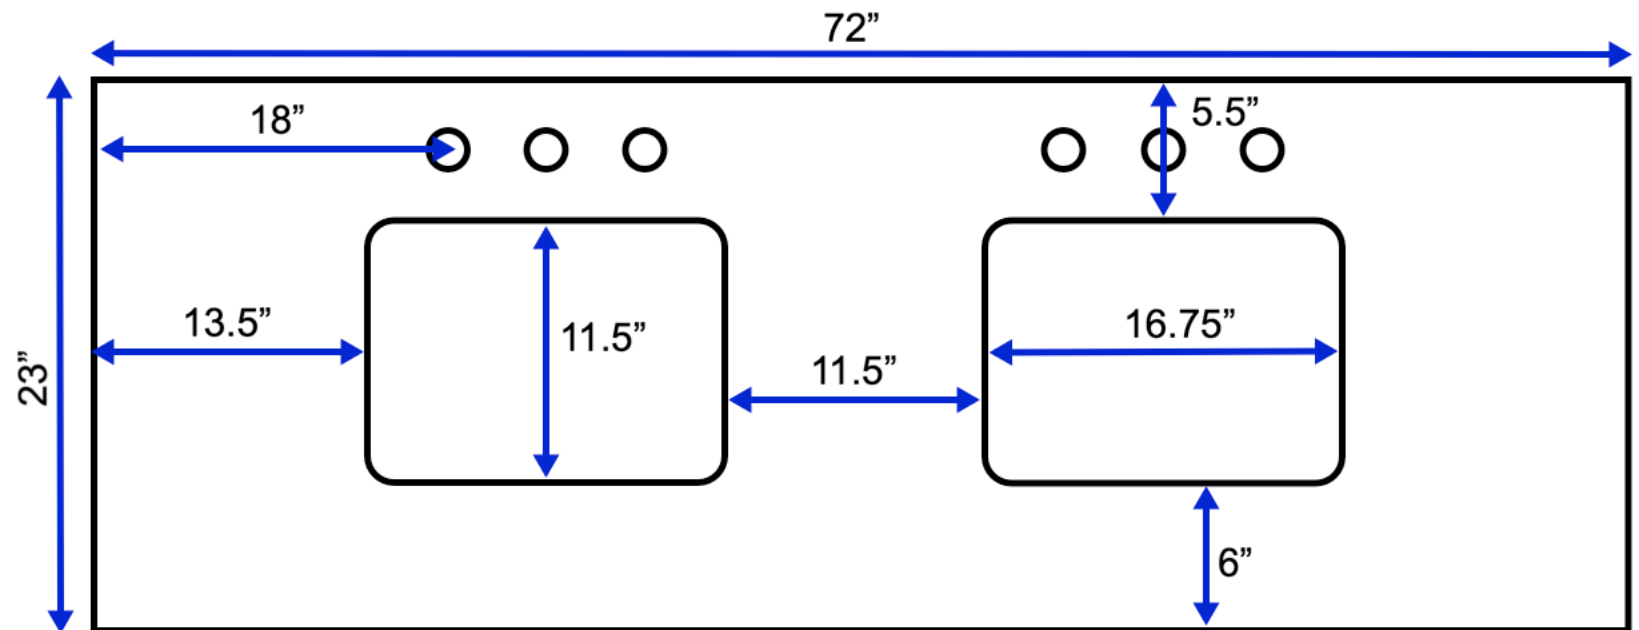

Abbey 72-inch Double Vanity (Top View)

All measurements are approximate and rounded to the nearest quarter inch.
Please allow for a slight margin of error.