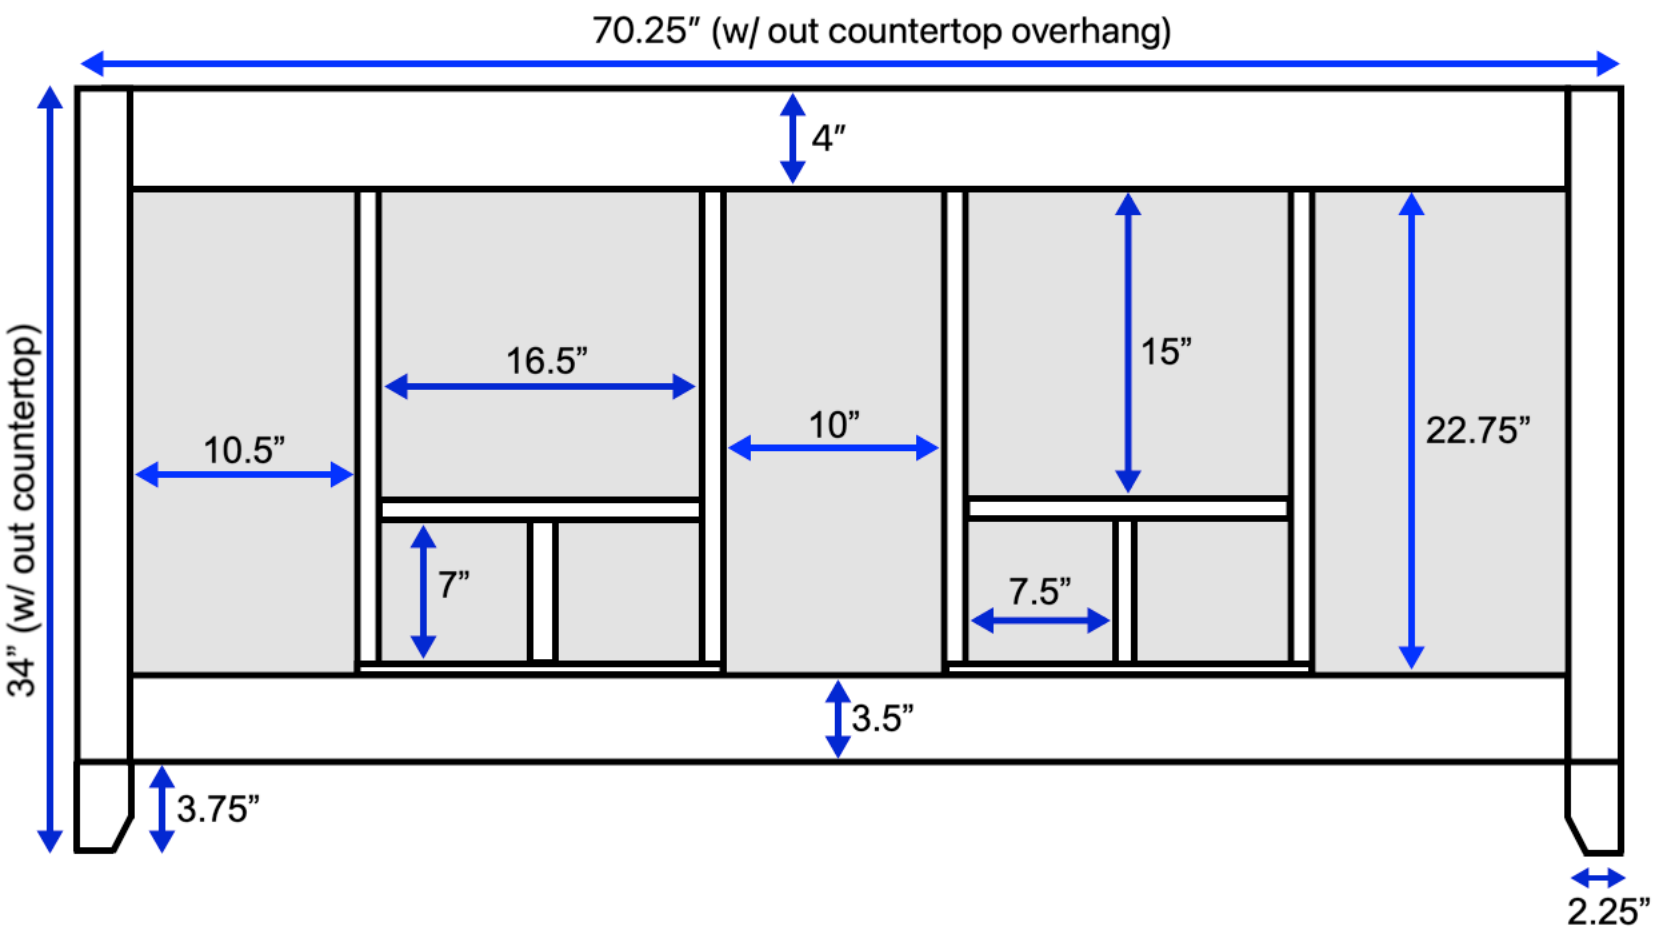

# Abbey 72-inch Double Vanity (Back View)

All measurements are approximate and rounded to the nearest quarter-inch. Please allow for a slight margin of error.