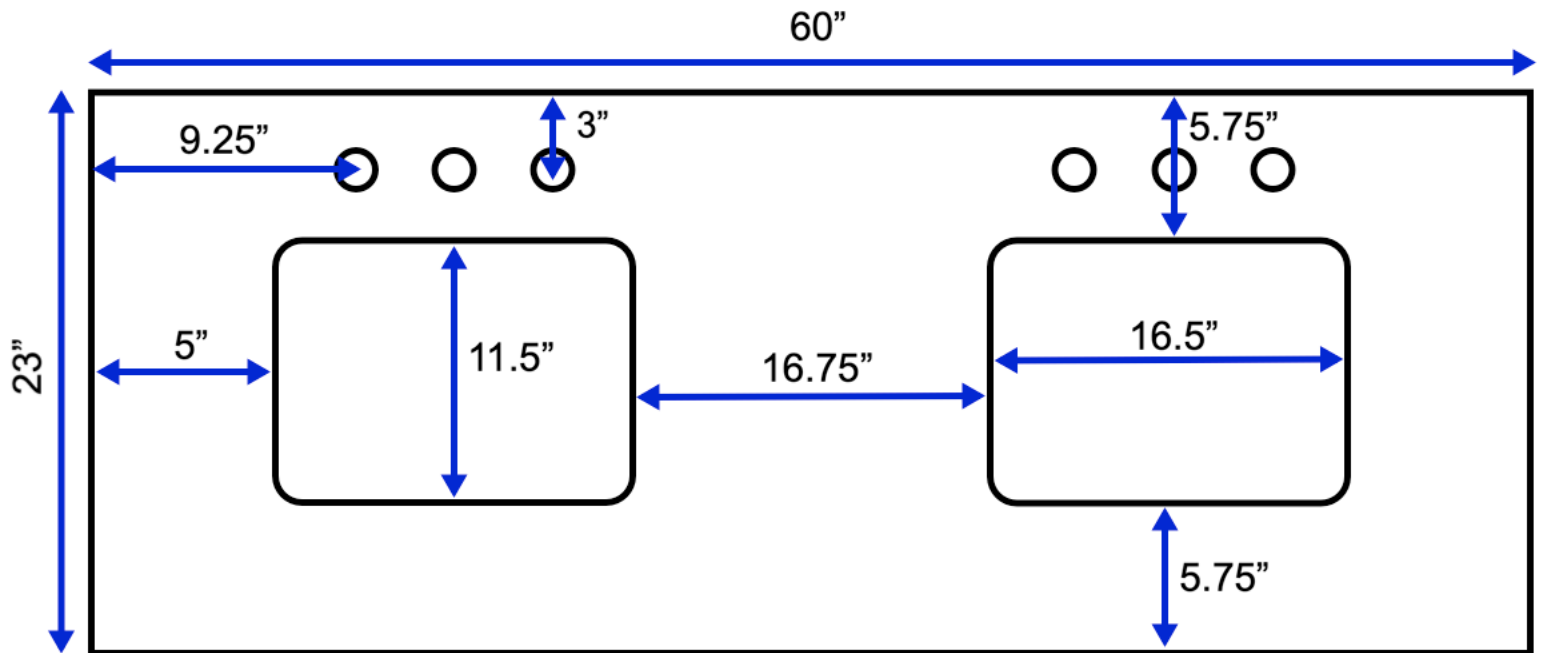

Abbey 60-inch Double Bath Vanity (Top View)

All measurements are approximate and rounded to the nearest quarter inch.
Please allow for a slight margin of error.