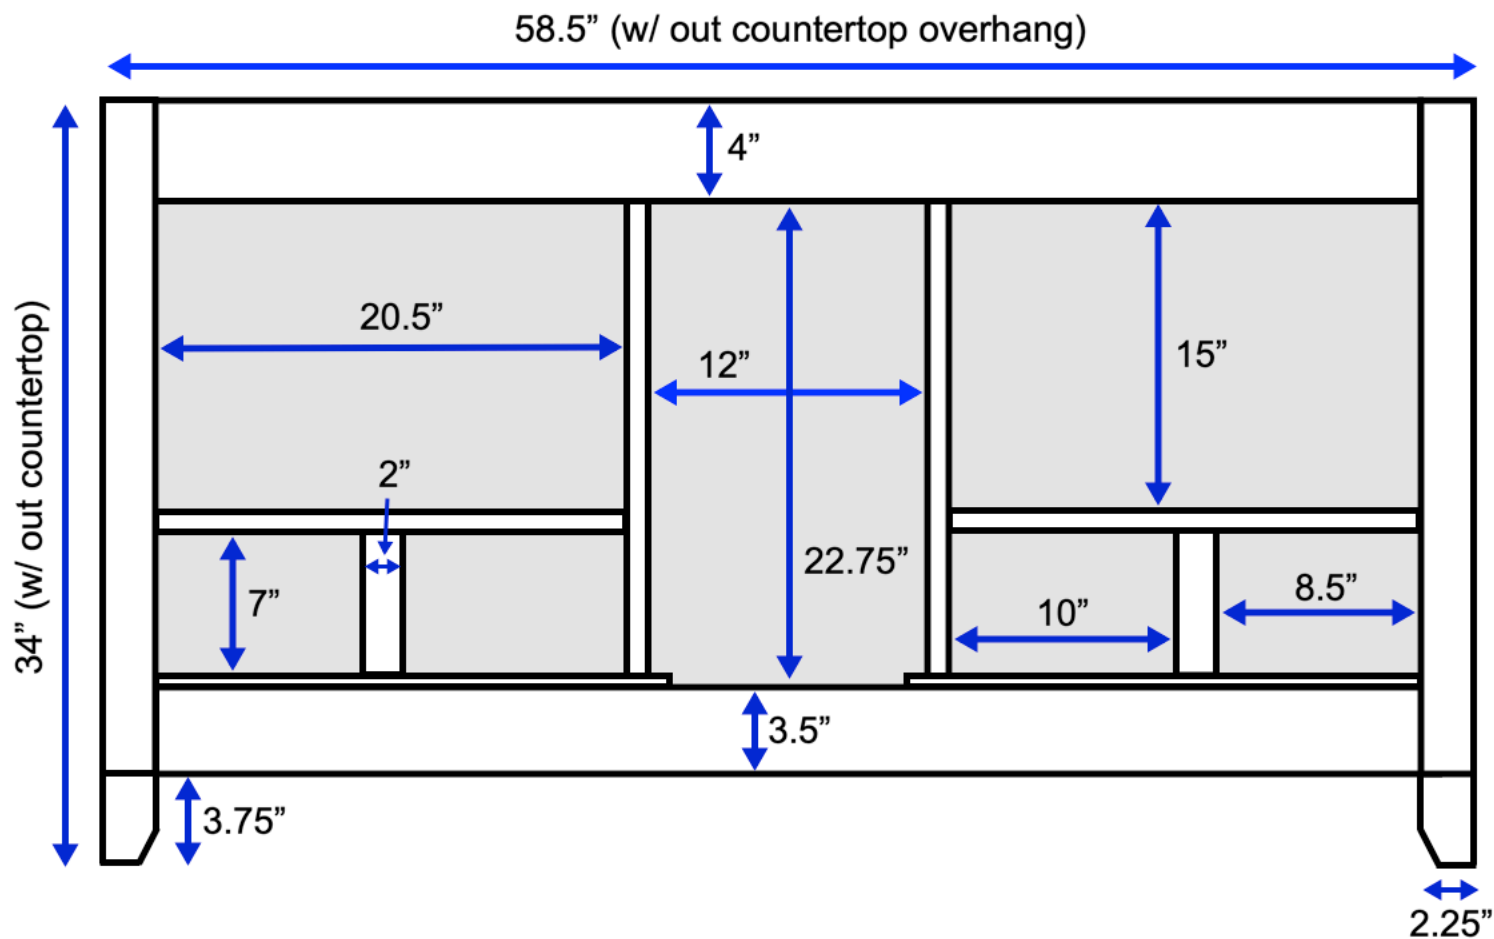

# Abbey 60-inch Double Bath Vanity (Back View)

All measurements are approximate and rounded to the nearest quarter-inch. Please allow for a slight margin of error.